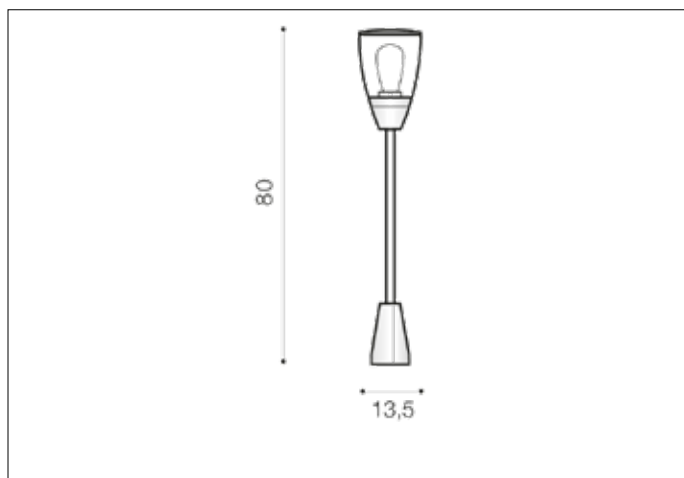

AZzardo[®]
LIGHTING

RASMUS BK
AZ4483, EAN 5901238444831

Dimensions height / width / length [cm] Product Specifications

Product	80 x 13,5 x N/A
Mounting inlet:	N/A x N/A x N/A
Ceiling base:	N/A x N/A x N/A
Shades	23 x 13,5 x N/A

Line	DECORATIVE
Type	Outdoor
Type of track	N/A
Colour	Black
Material	Metal / PC
Light source	1
Type of socket	E27
Lumens	N/A
Kelvins	N/A
Beam angle	N/A
Dimmable	N/A
CCT	N/A
RGB	N/A
RA	N/A
App remote control	N/A
Remote control	N/A
Voltage	230V
Power	max LED 40W
Switch location	N/A
Protection class	IP65
Tilt	N/A
Rotation	N/A

Shipping info height / width / length [cm]

BOX 1:	80,5 x 14 x 14
BOX 2:	N/A x N/A x N/A
BOX 3:	N/A x N/A x N/A
Net weight [kg]	1,3
Gross weight [kg]	1,6

Energy efficiency

N/A

Azzardo Sp. z o.o.
ul. Strzeszyńska 33 60-479 Poznań,
NIP: 929-185-75-07