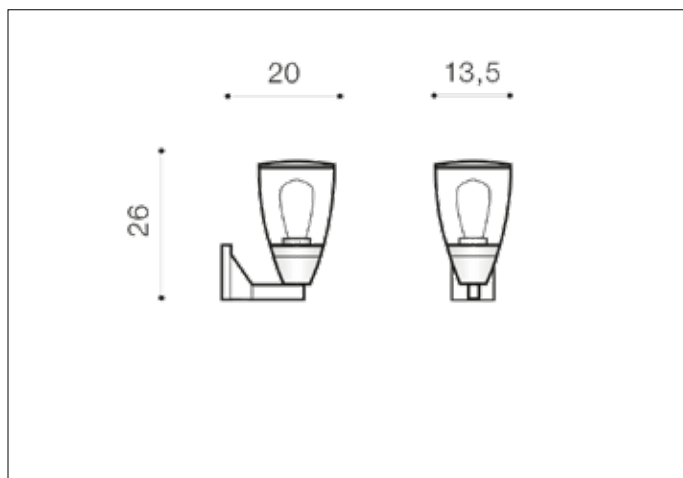

AZzardo[®]
LIGHTING

RASMUS WALL BK
AZ4482, EAN 5901238444824

Dimensions height / width / length [cm] Product Specifications

Product	26 x 13,5 x 20
Mounting inlet:	N/A x N/A x N/A
Ceiling base:	N/A x N/A x N/A
Shades	23 x 13,5 x N/A

Line	DECORATIVE
Type	Wall
Type of track	N/A
Colour	Black
Material	Metal / PC
Light source	1
Type of socket	E27
Lumens	N/A
Kelvins	N/A
Beam angle	N/A
Dimmable	N/A
CCT	N/A
RGB	N/A
RA	N/A
App remote control	N/A
Remote control	N/A
Voltage	230V
Power	max LED 15 (LED)W
Switch location	N/A
Protection class	IP65
Tilt	N/A
Rotation	N/A

Shipping info height / width / length [cm]

BOX 1:	27 x 21 x 14
BOX 2:	N/A x N/A x N/A
BOX 3:	N/A x N/A x N/A
Net weight [kg]	0,95
Gross weight [kg]	1,1

Energy efficiency

N/A

Azzardo Sp. z o.o.
ul. Strzeszyńska 33 60-479 Poznań,
NIP: 929-185-75-07