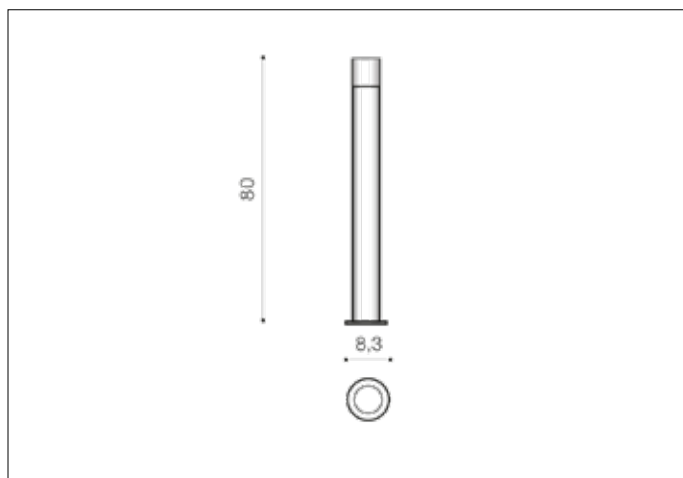

AZzardo[®]
LIGHTING

NILS 800 BK
AZ4481, EAN 5901238444817

Dimensions height / width / length [cm] Product Specifications

Product	80 x 8,3 x N/A
Mounting inlet:	N/A x N/A x N/A
Ceiling base:	N/A x N/A x N/A
Shades	8,5 x 8,3 x N/A

Line	DECORATIVE
Type	Floor
Type of track	N/A
Colour	Black
Material	Metal / PC
Light source	1
Type of socket	E27
Lumens	N/A
Kelvins	N/A
Beam angle	N/A
Dimmable	N/A
CCT	N/A
RGB	N/A
RA	N/A
App remote control	N/A
Remote control	N/A
Voltage	230V
Power	max LED 40W
Switch location	N/A
Protection class	IP44
Tilt	N/A
Rotation	N/A

Shipping info height / width / length [cm]

BOX 1:	81 x 13 x 13
BOX 2:	N/A x N/A x N/A
BOX 3:	N/A x N/A x N/A
Net weight [kg]	1
Gross weight [kg]	1,25

Energy efficiency

N/A

Azzardo Sp. z o.o.
ul. Strzeszyńska 33 60-479 Poznań,
NIP: 929-185-75-07