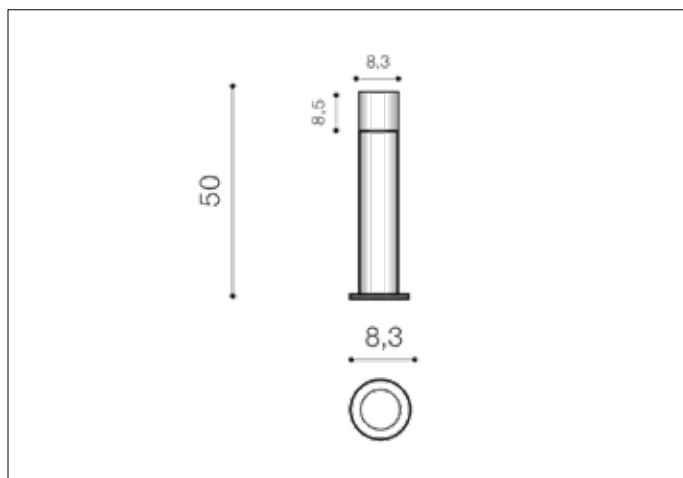

AZzardo[®]
LIGHTING

NILS 500 BK

AZ4480, EAN 5901238444800

Dimensions height / width / length [cm] Product Specifications

Product	50 x 8,3 x N/A
Mounting inlet:	N/A x N/A x N/A
Ceiling base:	N/A x N/A x N/A
Shades	8,5 x 8,3 x N/A

Line	DECORATIVE
Type	Floor
Type of track	N/A
Colour	Black
Material	Metal / PC
Light source	1
Type of socket	E27
Lumens	N/A
Kelvins	N/A
Beam angle	N/A
Dimmable	N/A
CCT	N/A
RGB	N/A
RA	N/A
App remote control	N/A
Remote control	N/A
Voltage	230V
Power	max LED 40W
Switch location	N/A
Protection class	IP44
Tilt	N/A
Rotation	N/A

Shipping info height / width / length [cm]

BOX 1:	51 x 13 x 13
BOX 2:	N/A x N/A x N/A
BOX 3:	N/A x N/A x N/A
Net weight [kg]	0,67
Gross weight [kg]	0,85

Energy efficiency

Azzardo Sp. z o.o.
ul. Strzeszyńska 33 60-479 Poznań,
NIP: 929-185-75-07