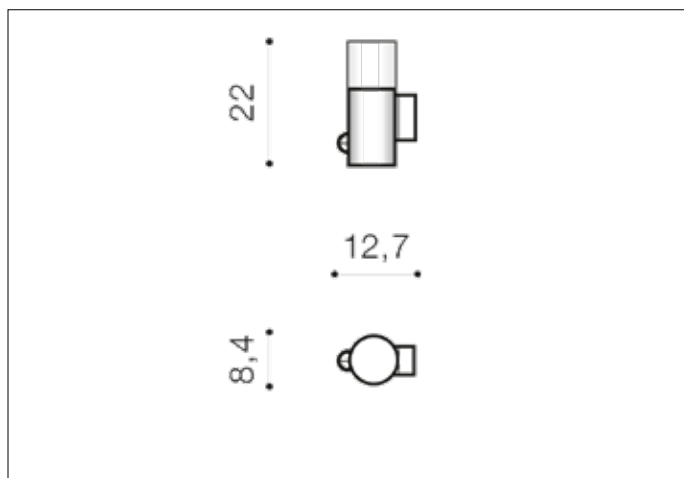

## Dimensions height / width / length [cm] Product Specifications

Product	22 x 8,4 x 12,7
Mounting inlet:	N/A x N/A x N/A
Ceiling base:	N/A x N/A x N/A
Shades	8,5 x 8,3 x N/A

Line	DECORATIVE
Type	Wall
Type of track	N/A
Colour	Black
Material	Metal / PC
Light source	1
Type of socket	E27
Lumens	N/A
Kelvins	N/A
Beam angle	N/A
Dimmable	N/A
CCT	N/A
RGB	N/A
RA	N/A
App remote control	N/A
Remote control	N/A
Voltage	230V
Power	max LED 13 (LED)W
Switch location	N/A
Protection class	IP44
Tilt	N/A
Rotation	N/A

## Shipping info height / width / length [cm]

BOX 1:	23 x 13,5 x 9,5
BOX 2:	N/A x N/A x N/A
BOX 3:	N/A x N/A x N/A
Net weight [kg]	0,48
Gross weight [kg]	0,57