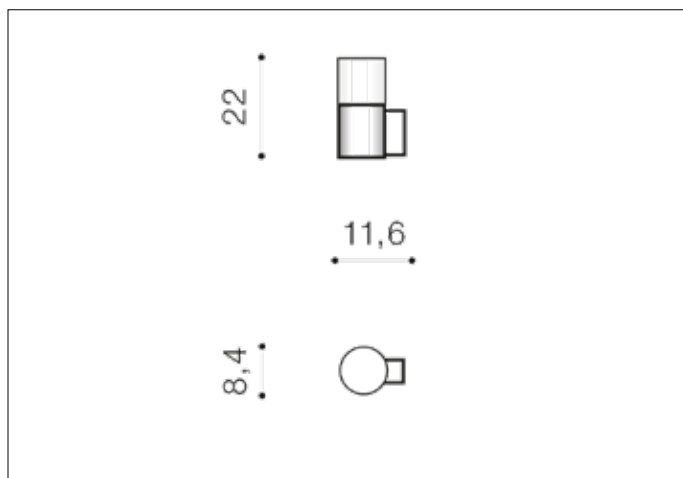

## Dimensions height / width / length [cm] Product Specifications

Product	22 x 8,4 x 11,6
Mounting inlet:	N/A x N/A x N/A
Ceiling base:	N/A x N/A x N/A
Shades	8,5 x 8,3 x N/A

Line	DECORATIVE
Type	Wall
Type of track	N/A
Colour	Black
Material	Metal / PC
Light source	1
Type of socket	E27
Lumens	N/A
Kelvins	N/A
Beam angle	N/A
Dimmable	N/A
CCT	N/A
RGB	N/A
RA	N/A
App remote control	N/A
Remote control	N/A
Voltage	230V
Power	max LED 13 (LED)W
Switch location	N/A
Protection class	IP44
Tilt	N/A
Rotation	N/A

## Shipping info height / width / length [cm]

BOX 1:	22,5 x 12,5 x 9,5
BOX 2:	N/A x N/A x N/A
BOX 3:	N/A x N/A x N/A
Net weight [kg]	0,44
Gross weight [kg]	0,52