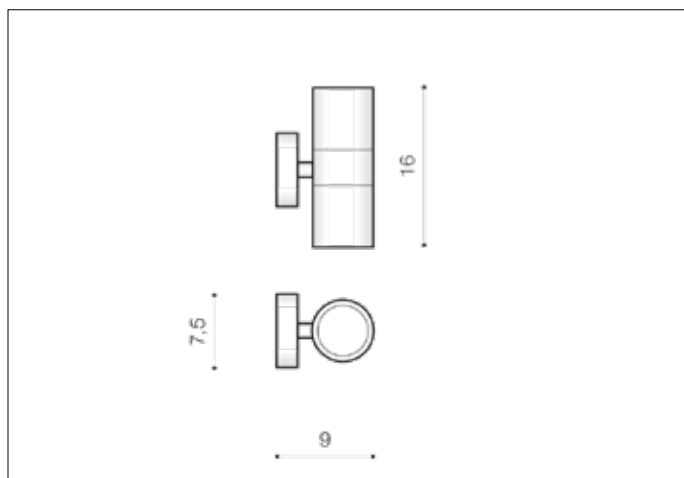

## Dimensions height / width / length [cm] Product Specifications

Product	16 x 7,5 x 9
Mounting inlet:	N/A x N/A x N/A
Ceiling base:	N/A x N/A x N/A
Shades	16 x 6 x N/A

Line	TECHNICAL
Type	Wall
Type of track	N/A
Colour	Black
Material	Metal / Glass
Light source	2
Type of socket	GU10
Lumens	N/A
Kelvins	N/A
Beam angle	N/A
Dimmable	N/A
CCT	N/A
RGB	N/A
RA	N/A
App remote control	N/A
Remote control	N/A
Voltage	230V
Power	max LED 35W
Switch location	N/A
Protection class	IP44
Tilt	N/A
Rotation	N/A

## Shipping info height / width / length [cm]

BOX 1:	17 x 10 x 8,5
BOX 2:	N/A x N/A x N/A
BOX 3:	N/A x N/A x N/A
Net weight [kg]	0,48
Gross weight [kg]	0,54