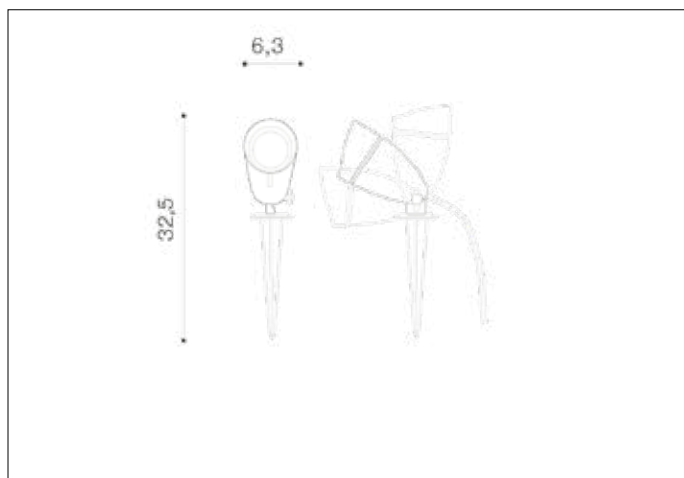

AZzardo[®]
LIGHTING

FLOKI 3000K BK
AZ4468, EAN 5901238444688

Dimensions height / width / length [cm] Product Specifications

Product	32,5 x 6,3 x N/A
Mounting inlet:	N/A x N/A x N/A
Ceiling base:	N/A x N/A x N/A
Shades	11,7 x 6,3 x N/A

Line	DECORATIVE
Type	Ground
Type of track	N/A
Colour	Black
Material	Metal
Light source	1
Type of socket	LED INTEGRATED
Lumens	N/A
Kelvins	3000
Beam angle	N/A
Dimmable	N/A
CCT	N/A
RGB	N/A
RA	? 80
App remote control	N/A
Remote control	N/A
Voltage	230V
Power	6W
Switch location	N/A
Protection class	IP65
Tilt	180°
Rotation	N/A

Shipping info height / width / length [cm]

BOX 1:	33 x 7 x 7
BOX 2:	N/A x N/A x N/A
BOX 3:	N/A x N/A x N/A
Net weight [kg]	0,33
Gross weight [kg]	0,4

Energy efficiency

Azzardo Sp. z o.o.
ul. Strzeszyńska 33 60-479 Poznań,
NIP: 929-185-75-07