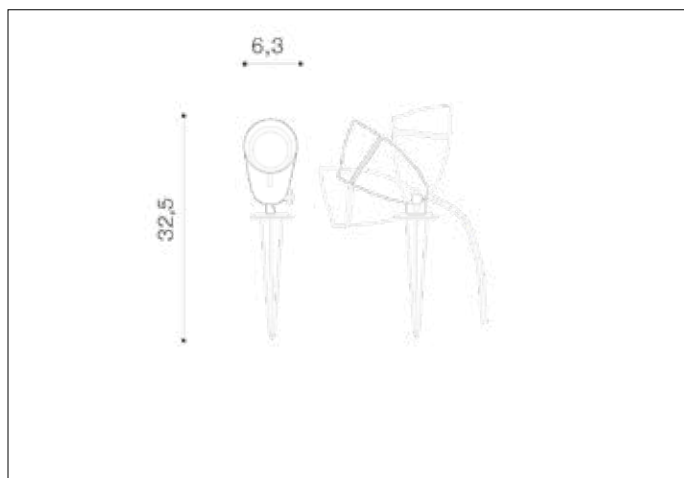

AZzardo[®]
LIGHTING

FLOKI 4000K BK
AZ4467, EAN 5901238444671

Dimensions height / width / length [cm] Product Specifications

Product	32,5 x 6,3 x N/A
Mounting inlet:	N/A x N/A x N/A
Ceiling base:	N/A x N/A x N/A
Shades	11,7 x 6,3 x N/A

Line	DECORATIVE
Type	Ground
Type of track	N/A
Colour	Black
Material	Metal
Light source	1
Type of socket	LED INTEGRATED
Lumens	N/A
Kelvins	4000
Beam angle	N/A
Dimmable	N/A
CCT	N/A
RGB	N/A
RA	? 80
App remote control	N/A
Remote control	N/A
Voltage	230V
Power	6W
Switch location	N/A
Protection class	IP65
Tilt	180°
Rotation	N/A

Shipping info height / width / length [cm]

BOX 1:	33 x 7 x 7
BOX 2:	N/A x N/A x N/A
BOX 3:	N/A x N/A x N/A
Net weight [kg]	0,33
Gross weight [kg]	0,4

Energy efficiency

Azzardo Sp. z o.o.
ul. Strzeszyńska 33 60-479 Poznań,
NIP: 929-185-75-07