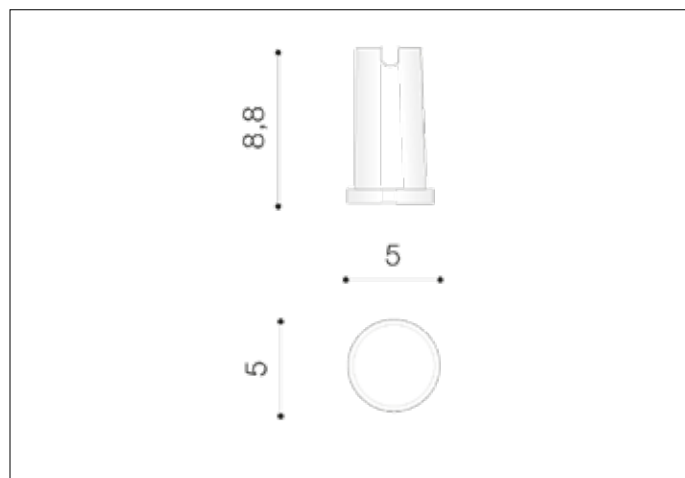

AZzardo[®]
LIGHTING

ALF ROUND 3000K BK
AZ4463, EAN 5901238444633

Dimensions height / width / length [cm] Product Specifications

Product	8,8 x 5 x N/A
Mounting inlet:	8,1 x 4,3 x N/A
Ceiling base:	N/A x N/A x N/A
Shades	0,7 x 5 x N/A

Line	TECHNICAL
Type	Outdoor
Type of track	N/A
Colour	Black
Material	Metal / PC
Light source	1
Type of socket	LED INTEGRATED
Lumens	N/A
Kelvins	3000
Beam angle	N/A
Dimmable	N/A
CCT	N/A
RGB	N/A
RA	? 80
App remote control	N/A
Remote control	N/A
Voltage	230V
Power	2,3W
Switch location	N/A
Protection class	IP65
Tilt	N/A
Rotation	N/A

Shipping info height / width / length [cm]

BOX 1:	10 x 5,5 x 5,5
BOX 2:	N/A x N/A x N/A
BOX 3:	N/A x N/A x N/A
Net weight [kg]	0,09
Gross weight [kg]	0,12

Energy efficiency

Azzardo Sp. z o.o.
ul. Strzeszyńska 33 60-479 Poznań,
NIP: 929-185-75-07