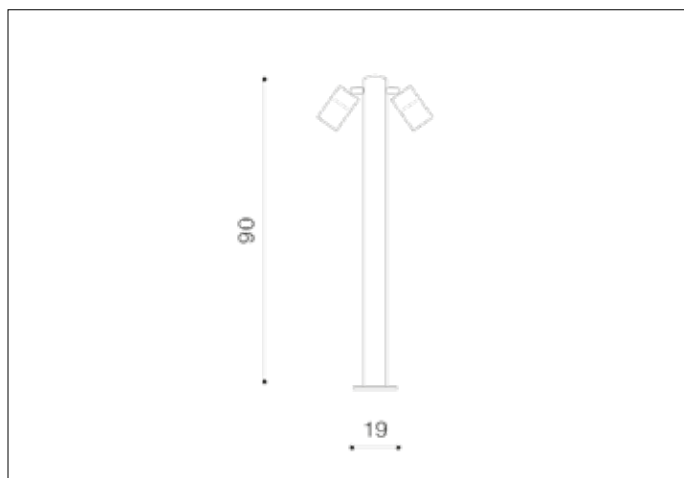

AZzardo[®]
LIGHTING

ROLF 2 900 DGR
AZ4459, EAN 5901238444596

Dimensions height / width / length [cm] Product Specifications

Product	90 x 19 x 12,8
Mounting inlet:	N/A x N/A x N/A
Ceiling base:	N/A x N/A x N/A
Shades	9,6 x 6 x N/A

Line	TECHNICAL
Type	Outdoor
Type of track	N/A
Colour	Dark Grey
Material	Metal / Glass
Light source	2
Type of socket	GU10
Lumens	N/A
Kelvins	N/A
Beam angle	N/A
Dimmable	N/A
CCT	N/A
RGB	N/A
RA	N/A
App remote control	N/A
Remote control	N/A
Voltage	230V
Power	max LED 35W
Switch location	N/A
Protection class	IP44
Tilt	90°
Rotation	350°

Shipping info height / width / length [cm]

BOX 1:	90,5 x 20 x 13,5
BOX 2:	N/A x N/A x N/A
BOX 3:	N/A x N/A x N/A
Net weight [kg]	1,52
Gross weight [kg]	1,93

Energy efficiency

N/A

Azzardo Sp. z o.o.
ul. Strzeszyńska 33 60-479 Poznań,
NIP: 929-185-75-07