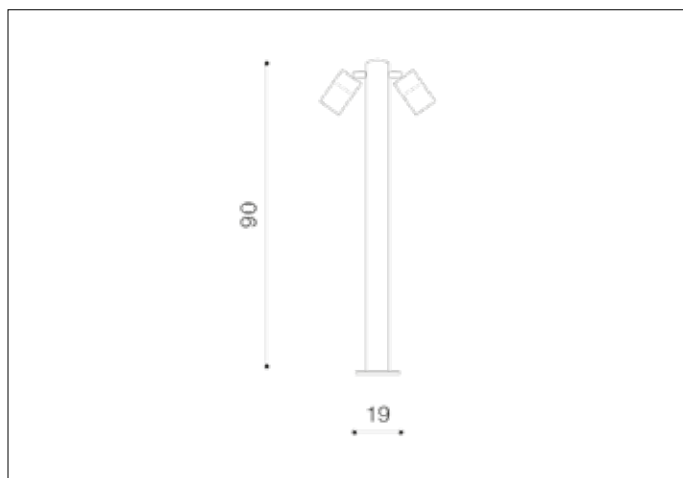

AZzardo[®]
LIGHTING

ROLF 2 900 BK
AZ4458, EAN 5901238444589

Dimensions height / width / length [cm] Product Specifications

Product	90 x 19 x 12,8
Mounting inlet:	N/A x N/A x N/A
Ceiling base:	N/A x N/A x N/A
Shades	9,6 x 6 x N/A

Line	TECHNICAL
Type	Outdoor
Type of track	N/A
Colour	Black
Material	Metal / Glass
Light source	2
Type of socket	GU10
Lumens	N/A
Kelvins	N/A
Beam angle	N/A
Dimmable	N/A
CCT	N/A
RGB	N/A
RA	N/A
App remote control	N/A
Remote control	N/A
Voltage	230V
Power	max LED 35W
Switch location	N/A
Protection class	IP44
Tilt	90°
Rotation	350°

Shipping info height / width / length [cm]

BOX 1:	90,5 x 20 x 13,5
BOX 2:	N/A x N/A x N/A
BOX 3:	N/A x N/A x N/A
Net weight [kg]	1,52
Gross weight [kg]	1,93

Energy efficiency

N/A

Azzardo Sp. z o.o.
ul. Strzeszyńska 33 60-479 Poznań,
NIP: 929-185-75-07