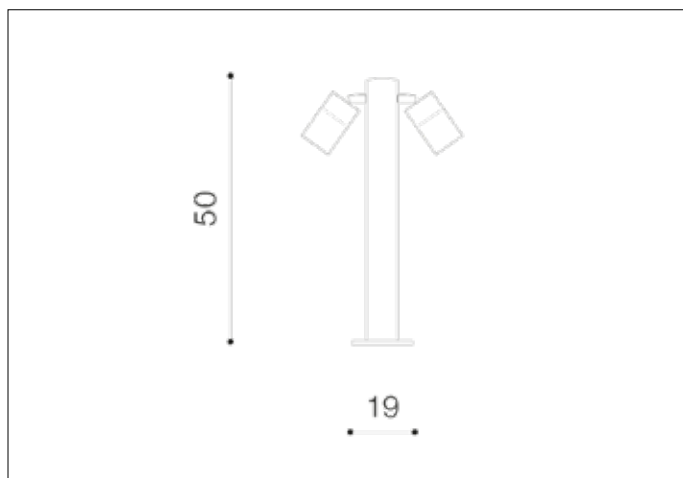

AZzardo[®]
LIGHTING

ROLF 2 500 DGR
AZ4457, EAN 5901238444572

Dimensions height / width / length [cm] Product Specifications

Product	50 x 19 x 12,8
Mounting inlet:	N/A x N/A x N/A
Ceiling base:	N/A x N/A x N/A
Shades	9,6 x 6 x N/A

Line	TECHNICAL
Type	Outdoor
Type of track	N/A
Colour	Dark Grey
Material	Metal / Glass
Light source	2
Type of socket	GU10
Lumens	N/A
Kelvins	N/A
Beam angle	N/A
Dimmable	N/A
CCT	N/A
RGB	N/A
RA	N/A
App remote control	N/A
Remote control	N/A
Voltage	230V
Power	max LED 35W
Switch location	N/A
Protection class	IP44
Tilt	90°
Rotation	350°

Shipping info height / width / length [cm]

BOX 1:	51 x 20 x 13,5
BOX 2:	N/A x N/A x N/A
BOX 3:	N/A x N/A x N/A
Net weight [kg]	1,2
Gross weight [kg]	1,43

Energy efficiency

Azzardo Sp. z o.o.
ul. Strzeszyńska 33 60-479 Poznań,
NIP: 929-185-75-07