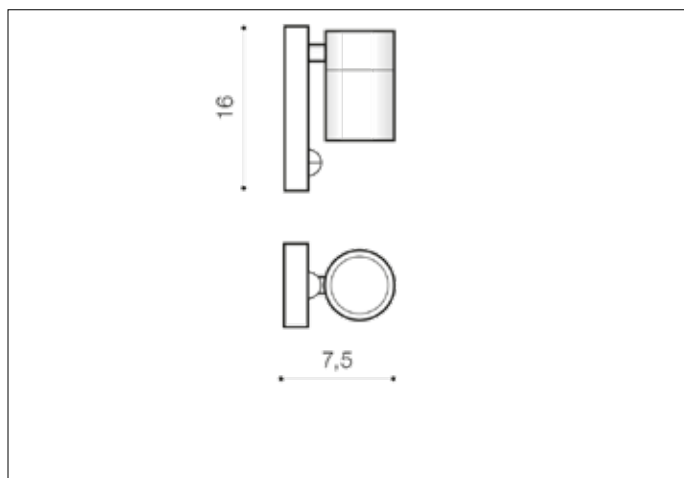

AZzardo[®]
LIGHTING

ULF 1 GU10 WALL SENSOR DGR
AZ4455, EAN 5901238444558

Dimensions height / width / length [cm] Product Specifications

Product	16 x 7,5 x 11,5
Mounting inlet:	N/A x N/A x N/A
Ceiling base:	N/A x N/A x N/A
Shades	9,7 x 6 x N/A

Line	TECHNICAL
Type	Wall
Type of track	N/A
Colour	Dark Grey
Material	Metal / Glass
Light source	1
Type of socket	GU10
Lumens	N/A
Kelvins	N/A
Beam angle	N/A
Dimmable	N/A
CCT	N/A
RGB	N/A
RA	N/A
App remote control	N/A
Remote control	N/A
Voltage	230V
Power	max LED 15 (LED) ~ 100W
Switch location	N/A
Protection class	IP44
Tilt	180°
Rotation	N/A

Shipping info height / width / length [cm]

BOX 1:	17 x 12 x 8,5
BOX 2:	N/A x N/A x N/A
BOX 3:	N/A x N/A x N/A
Net weight [kg]	0,53
Gross weight [kg]	0,58

Energy efficiency

N/A

Azzardo Sp. z o.o.
ul. Strzeszyńska 33 60-479 Poznań,
NIP: 929-185-75-07