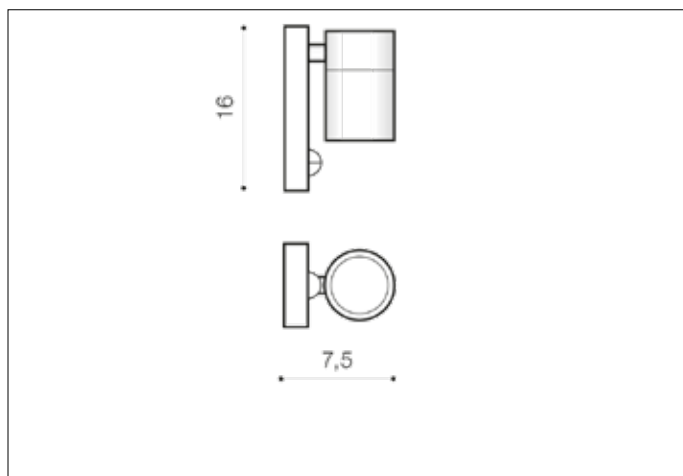

AZzardo[®]
LIGHTING

ULF 1 GU10 WALL SENSOR BK
AZ4454, EAN 5901238444541

Dimensions height / width / length [cm] Product Specifications

Product	16 x 7,5 x 11,5
Mounting inlet:	N/A x N/A x N/A
Ceiling base:	N/A x N/A x N/A
Shades	9,7 x 6 x N/A

Line	TECHNICAL
Type	Wall
Type of track	N/A
Colour	Black
Material	Metal / Glass
Light source	1
Type of socket	GU10
Lumens	N/A
Kelvins	N/A
Beam angle	N/A
Dimmable	N/A
CCT	N/A
RGB	N/A
RA	N/A
App remote control	N/A
Remote control	N/A
Voltage	230V
Power	max LED 15 (LED) ~ 100W
Switch location	N/A
Protection class	IP44
Tilt	180°
Rotation	N/A

Shipping info height / width / length [cm]

BOX 1:	17 x 12 x 8,5
BOX 2:	N/A x N/A x N/A
BOX 3:	N/A x N/A x N/A
Net weight [kg]	0,53
Gross weight [kg]	0,58

Energy efficiency

N/A

Azzardo Sp. z o.o.
ul. Strzeszyńska 33 60-479 Poznań,
NIP: 929-185-75-07