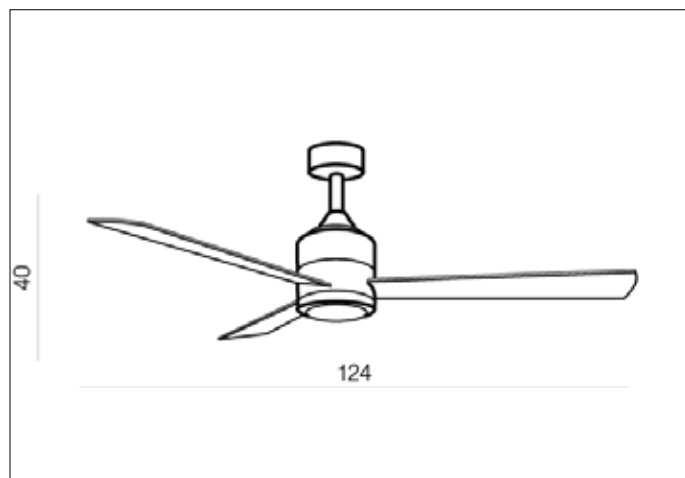

## Dimensions height / width / length [cm] Product Specifications

Product	40 x 124 x 124
Mounting inlet:	N/A x N/A x N/A
Ceiling base:	5,5 x 14 x N/A
Shades	N/A x N/A x N/A

Line	DECORATIVE
Type	Pendant
Type of track	N/A
Colour	Black / Black
Material	Aluminium
Light source	1
Type of socket	LED INTEGRATED
Lumens	600
Kelvins	3000
Beam angle	N/A
Dimmable	YES
CCT	YES
RGB	N/A
RA	? 80
App remote control	N/A
Remote control	YES
Voltage	230V
Power	18 ~ 38W
Switch location	N/A
Protection class	IP20
Tilt	N/A
Rotation	360°

## Shipping info height / width / length [cm]

BOX 1:	30 x 24 x 71
BOX 2:	N/A x N/A x N/A
BOX 3:	N/A x N/A x N/A
Net weight [kg]	6,2
Gross weight [kg]	7