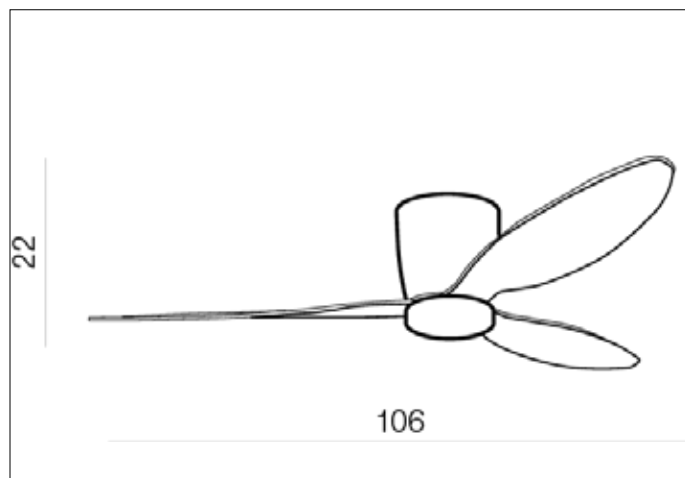

AZzardo[®]
LIGHTING

VENETI CCT + Remote Control BK/BK
AZ4448, EAN 5901238444480

Dimensions height / width / length [cm] Product Specifications

Product	22 x 106 x 106
Mounting inlet:	N/A x N/A x N/A
Ceiling base:	15,5 x 15,5 x N/A
Shades	N/A x N/A x N/A

Line	DECORATIVE
Type	Pendant
Type of track	N/A
Colour	Black / Black
Material	Metal / PC
Light source	1
Type of socket	LED INTEGRATED
Lumens	600
Kelvins	3000
Beam angle	N/A
Dimmable	YES
CCT	YES
RGB	N/A
RA	? 80
App remote control	N/A
Remote control	YES
Voltage	230V
Power	18 ~ 38W
Switch location	N/A
Protection class	IP20
Tilt	N/A
Rotation	360°

Shipping info height / width / length [cm]

BOX 1:	22 x 25 x 65
BOX 2:	N/A x N/A x N/A
BOX 3:	N/A x N/A x N/A
Net weight [kg]	5,2
Gross weight [kg]	6

Energy efficiency

Azzardo Sp. z o.o.
ul. Strzeszyńska 33 60-479 Poznań,
NIP: 929-185-75-07