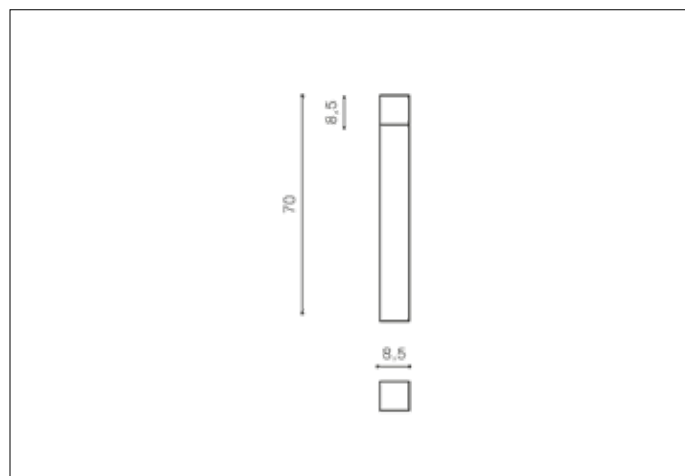

AZzardo[®]
LIGHTING

SORANO 700 BK
AZ4445, EAN 5901238444459

Dimensions height / width / length [cm] Product Specifications

Product	70 x 8,5 x 8,5
Mounting inlet:	N/A x N/A x N/A
Ceiling base:	N/A x N/A x N/A
Shades	8,5 x 8,5 x 8,5

Line	DECORATIVE
Type	Outdoor
Type of track	N/A
Colour	Black
Material	Metal / PC
Light source	1
Type of socket	E27
Lumens	N/A
Kelvins	N/A
Beam angle	N/A
Dimmable	N/A
CCT	N/A
RGB	N/A
RA	N/A
App remote control	N/A
Remote control	N/A
Voltage	230V
Power	max LED 40W
Switch location	N/A
Protection class	IP54
Tilt	N/A
Rotation	N/A

Shipping info height / width / length [cm]

BOX 1:	71 x 9 x 9
BOX 2:	N/A x N/A x N/A
BOX 3:	N/A x N/A x N/A
Net weight [kg]	1,4
Gross weight [kg]	1,52

Energy efficiency

N/A

Azzardo Sp. z o.o.
ul. Strzeszyńska 33 60-479 Poznań,
NIP: 929-185-75-07