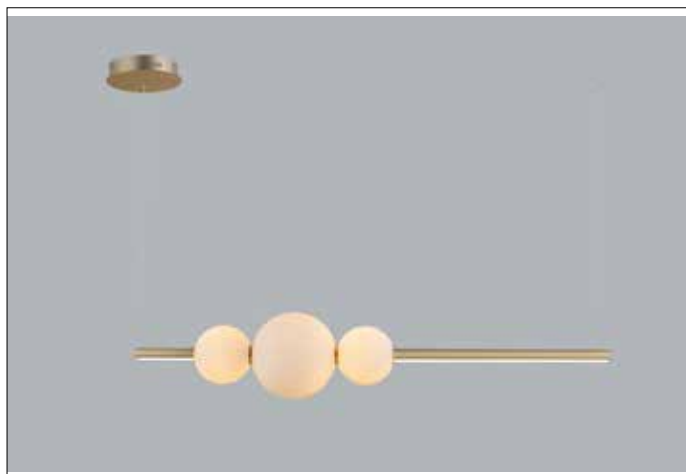

AZzardo[®]
LIGHTING

SANDRA 3 GO
AZ4427, EAN 5901238444275

Dimensions height / width / length

[cm] Product	132 x 121 ~ 129
Mounting inlet:	N/A x N/A x N/A
Ceiling base:	x 224 x 20 x N/A
Shades	2x 15 ~ 1x 22 x 2x 15 ~ 1x 22 x N/A

Product Specifications

Line	DECORATIVE
Type	Pendant
Type of track	N/A
Colour	Gold
Material	Glass / Metal
Light source	1
Type of socket	LED INTEGRATED
Lumens	3120
Kelvins	3000
Beam angle	N/A
Dimmable	YES
CCT	N/A
RGB	N/A
RA	? 80
App remote control	N/A
Remote control	N/A
Voltage	230V
Power	48W
Switch location	N/A
Protection class	IP20
Tilt	N/A
Rotation	N/A