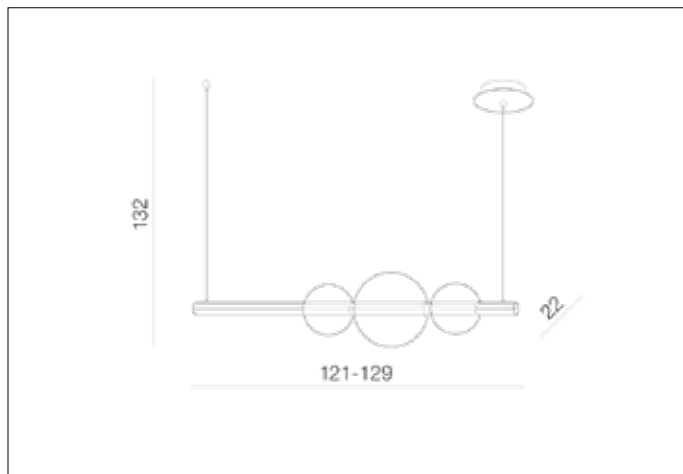

AZzardo[®]
LIGHTING

SANDRA 3 GO
AZ4427, EAN 5901238444275

Dimensions height / width / length

[cm] Product	132 x 121 ~ 129
Mounting inlet:	N/A x N/A x N/A
Ceiling base:	x 224 x 20 x N/A
Shades	2x 15 ~ 1x 22 x 2x 15 ~ 1x 22 x N/A

Product Specifications

Line	DECORATIVE
Type	Pendant
Type of track	N/A
Colour	Gold
Material	Glass / Metal
Light source	1
Type of socket	LED INTEGRATED
Lumens	3120
Kelvins	3000
Beam angle	N/A
Dimmable	YES
CCT	N/A
RGB	N/A
RA	? 80
App remote control	N/A
Remote control	N/A
Voltage	230V
Power	48W
Switch location	N/A
Protection class	IP20
Tilt	N/A
Rotation	N/A

Shipping info height / width / length [cm]

BOX 1:	27 x 126 x 32
BOX 2:	N/A x N/A x N/A
BOX 3:	N/A x N/A x N/A
Net weight [kg]	4,32
Gross weight [kg]	4,8

Energy efficiency

Azzardo Sp. z o.o.
ul. Strzeszyńska 33 60-479 Poznań,
NIP: 929-185-75-07