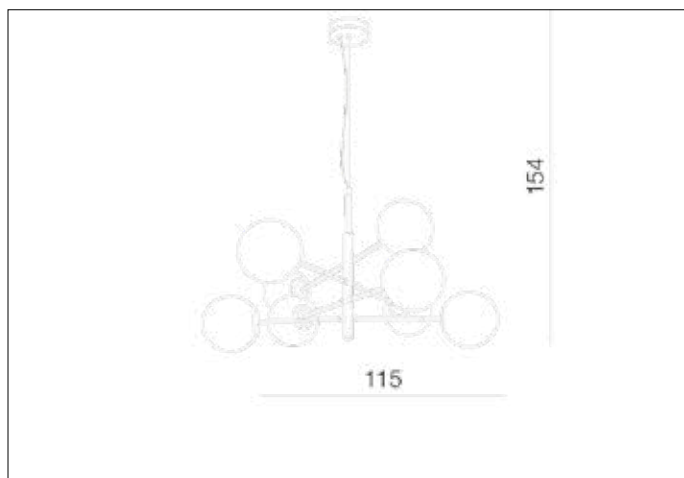

AZzardo[®]
 LIGHTING

 OVIEDO 8 GO/BK
 AZ4423, EAN 5901238444237

Dimensions height / width / length [cm] **Product Specifications**

Product	154 x 115 x 85
Mounting inlet:	N/A x N/A x N/A
Ceiling base:	2,5 x 12 x N/A
Shades	15 x 15 x N/A

Line	DECORATIVE
Type	Pendant
Type of track	N/A
Colour	Gold
Material	Metal / Glass
Light source	8
Type of socket	G9
Lumens	N/A
Kelvins	N/A
Beam angle	N/A
Dimmable	N/A
CCT	N/A
RGB	N/A
RA	N/A
App remote control	N/A
Remote control	N/A
Voltage	230V
Power	max LED 48W
Switch location	N/A
Protection class	IP20
Tilt	N/A
Rotation	N/A

Shipping info height / width / length [cm]

BOX 1:	21 x 110 x 39,5
BOX 2:	N/A x N/A x N/A
BOX 3:	N/A x N/A x N/A
Net weight [kg]	4,3
Gross weight [kg]	4,8

Energy efficiency

N/A

 Azzardo Sp. z o.o.
 ul. Strzeszyńska 33 60-479 Poznań,
 NIP: 929-185-75-07