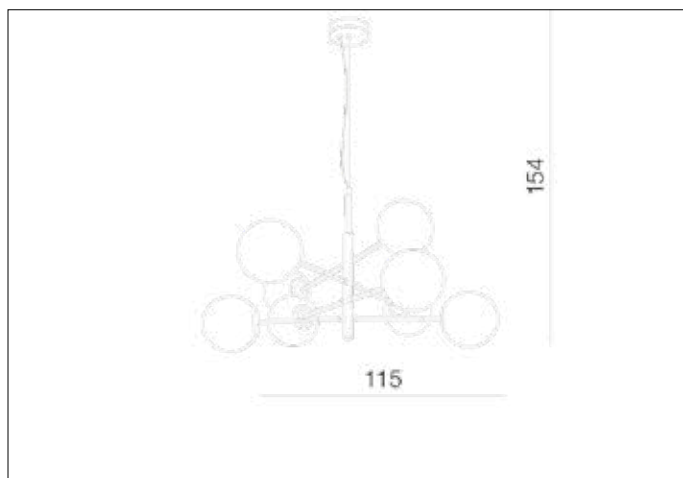

AZzardo[®]
LIGHTING

OVIEDO 8 BK/BK
AZ4422, EAN 5901238444220

Dimensions height / width / length [cm] Product Specifications

Product	154 x 115 x 85
Mounting inlet:	N/A x N/A x N/A
Ceiling base:	2,5 x 12 x N/A
Shades	15 x 15 x N/A

Line	DECORATIVE
Type	Pendant
Type of track	N/A
Colour	Black
Material	Metal / Glass
Light source	8
Type of socket	G9
Lumens	N/A
Kelvins	N/A
Beam angle	N/A
Dimmable	N/A
CCT	N/A
RGB	N/A
RA	N/A
App remote control	N/A
Remote control	N/A
Voltage	230V
Power	max LED 48W
Switch location	N/A
Protection class	IP20
Tilt	N/A
Rotation	N/A

Shipping info height / width / length [cm]

BOX 1:	21 x 110 x 39,5
BOX 2:	N/A x N/A x N/A
BOX 3:	N/A x N/A x N/A
Net weight [kg]	4,3
Gross weight [kg]	4,8

Energy efficiency

Azzardo Sp. z o.o.
ul. Strzeszyńska 33 60-479 Poznań,
NIP: 929-185-75-07