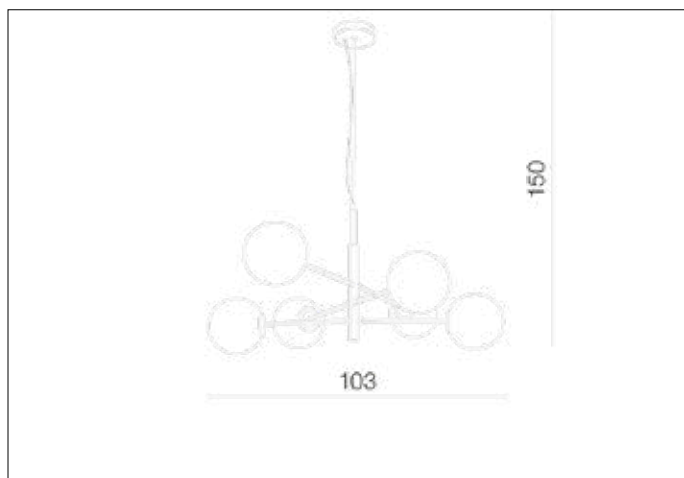

AZzardo[®]
LIGHTING

OVIEDO 6 GO/BK
AZ4421, EAN 5901238444213

Dimensions height / width / length [cm] Product Specifications

Product	150 x 103 x 78
Mounting inlet:	N/A x N/A x N/A
Ceiling base:	2,5 x 12 x N/A
Shades	15 x 15 x N/A

Line	DECORATIVE
Type	Pendant
Type of track	N/A
Colour	Gold / Black
Material	Metal / Glass
Light source	6
Type of socket	G9
Lumens	N/A
Kelvins	N/A
Beam angle	N/A
Dimmable	N/A
CCT	N/A
RGB	N/A
RA	N/A
App remote control	N/A
Remote control	N/A
Voltage	230V
Power	max LED 36W
Switch location	N/A
Protection class	IP20
Tilt	N/A
Rotation	N/A

Shipping info height / width / length [cm]

BOX 1:	21 x 90 x 39,5
BOX 2:	N/A x N/A x N/A
BOX 3:	N/A x N/A x N/A
Net weight [kg]	3
Gross weight [kg]	3,65

Energy efficiency

N/A

Azzardo Sp. z o.o.
ul. Strzeszyńska 33 60-479 Poznań,
NIP: 929-185-75-07