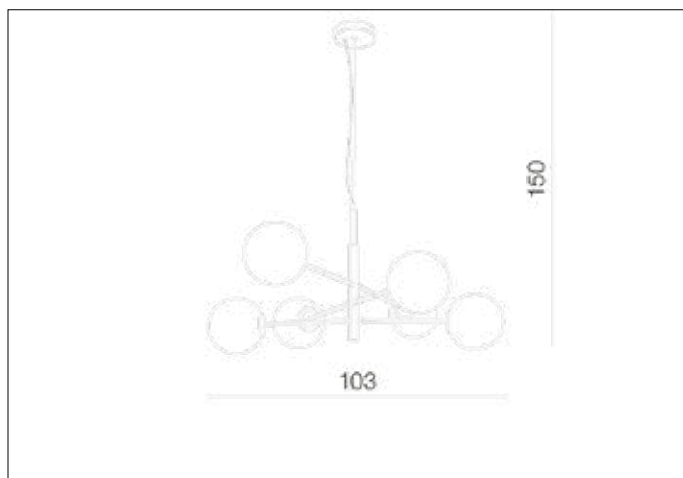

AZzardo[®]
LIGHTING

OVIEDO 6 BK/BK
AZ4420, EAN 5901238444206

Dimensions height / width / length [cm] Product Specifications

Product	150 x 103 x 78
Mounting inlet:	N/A x N/A x N/A
Ceiling base:	2,5 x 12 x N/A
Shades	15 x 15 x N/A

Line	DECORATIVE
Type	Pendant
Type of track	N/A
Colour	Black
Material	Metal / Glass
Light source	6
Type of socket	G9
Lumens	N/A
Kelvins	N/A
Beam angle	N/A
Dimmable	N/A
CCT	N/A
RGB	N/A
RA	N/A
App remote control	N/A
Remote control	N/A
Voltage	230V
Power	max LED 36W
Switch location	N/A
Protection class	IP20
Tilt	N/A
Rotation	N/A

Shipping info height / width / length [cm]

BOX 1:	21 x 90 x 39,5
BOX 2:	N/A x N/A x N/A
BOX 3:	N/A x N/A x N/A
Net weight [kg]	3
Gross weight [kg]	3,65

Energy efficiency

N/A

Azzardo Sp. z o.o.
ul. Strzeszyńska 33 60-479 Poznań,
NIP: 929-185-75-07