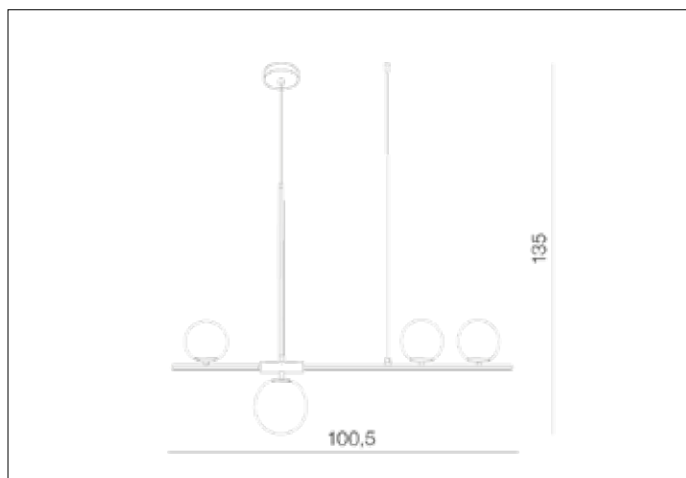

AZzardo[®]
LIGHTING

SANTANDER GO
AZ4419, EAN 5901238444190

Dimensions height / width / length [cm] Product Specifications

Product	135 x 100,5 x 15
Mounting inlet:	N/A x N/A x N/A
Ceiling base:	2,5 x 12 x N/A
Shades	3x 11,5 ~ 1x 15 x 3x 11,5 ~ 1x 15 x N/A

Shipping info height / width / length [cm]

BOX 1:	21 x 103 x 26
BOX 2:	N/A x N/A x N/A
BOX 3:	N/A x N/A x N/A
Net weight [kg]	2,1
Gross weight [kg]	2,63

Energy efficiency

N/A

Azzardo Sp. z o.o.
ul. Strzeszyńska 33 60-479 Poznań,
NIP: 929-185-75-07

www.azzardolighting.com

Line	DECORATIVE
Type	Pendant
Type of track	N/A
Colour	Gold
Material	Metal / Glass
Light source	4
Type of socket	G9
Lumens	N/A
Kelvins	N/A
Beam angle	N/A
Dimmable	N/A
CCT	N/A
RGB	N/A
RA	N/A
App remote control	N/A
Remote control	N/A
Voltage	230V
Power	max LED 24W
Switch location	N/A
Protection class	IP20
Tilt	N/A
Rotation	N/A