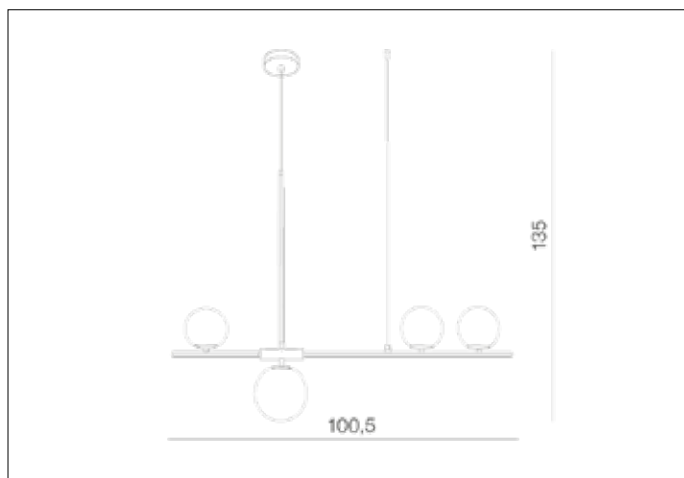

AZzardo[®]
LIGHTING

SANTANDER BK
AZ4418, EAN 5901238444183

Dimensions height / width / length [cm] Product Specifications

Product	135 x 100,5 x 15
Mounting inlet:	N/A x N/A x N/A
Ceiling base:	2,5 x 12 x N/A
Shades	3x 11,5 ~ 1x 15 x 3x 11,5 ~ 1x 15 x N/A

Line	DECORATIVE
Type	Pendant
Type of track	N/A
Colour	Black
Material	Metal / Glass
Light source	4
Type of socket	G9
Lumens	N/A
Kelvins	N/A
Beam angle	N/A
Dimmable	N/A
CCT	N/A
RGB	N/A
RA	N/A
App remote control	N/A
Remote control	N/A
Voltage	230V
Power	max LED 24W
Switch location	N/A
Protection class	IP20
Tilt	N/A
Rotation	N/A

Shipping info height / width / length [cm]

BOX 1:	21 x 103 x 26
BOX 2:	N/A x N/A x N/A
BOX 3:	N/A x N/A x N/A
Net weight [kg]	2,1
Gross weight [kg]	2,63

Energy efficiency

N/A

Azzardo Sp. z o.o.
ul. Strzeszyńska 33 60-479 Poznań,
NIP: 929-185-75-07