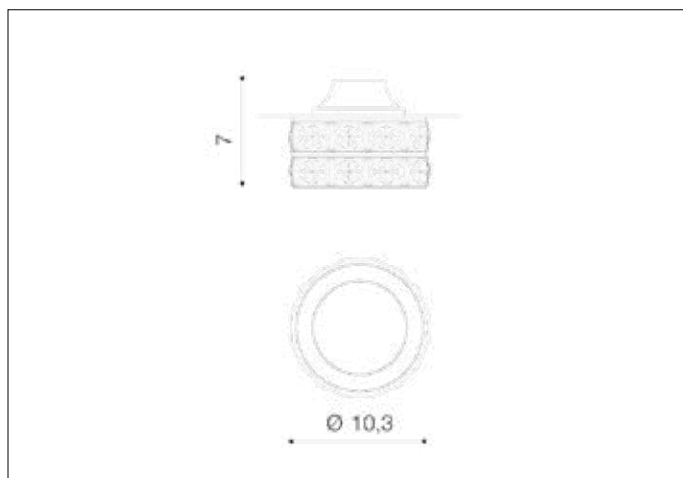

AZzardo[®]
LIGHTING

ESTER S 2 GO
AZ4415, EAN 5901238444152

Dimensions height / width / length [cm] Product Specifications

Product	7 x 10,3 x 10,3
Mounting inlet:	2,6 x 6,1 x N/A
Ceiling base:	N/A x N/A x N/A
Shades	N/A x N/A x N/A

Line	TECHNICAL
Type	Downlight
Type of track	N/A
Colour	Gold
Material	Metal / Crystals
Light source	1
Type of socket	GU10
Lumens	N/A
Kelvins	N/A
Beam angle	N/A
Dimmable	N/A
CCT	N/A
RGB	N/A
RA	N/A
App remote control	N/A
Remote control	N/A
Voltage	230V
Power	max LED 50W
Switch location	N/A
Protection class	IP20
Tilt	N/A
Rotation	N/A

Shipping info height / width / length [cm]

BOX 1:	10 x 11 x 12
BOX 2:	N/A x N/A x N/A
BOX 3:	N/A x N/A x N/A
Net weight [kg]	0,38
Gross weight [kg]	0,45

Energy efficiency

N/A

Azzardo Sp. z o.o.
ul. Strzeszyńska 33 60-479 Poznań,
NIP: 929-185-75-07