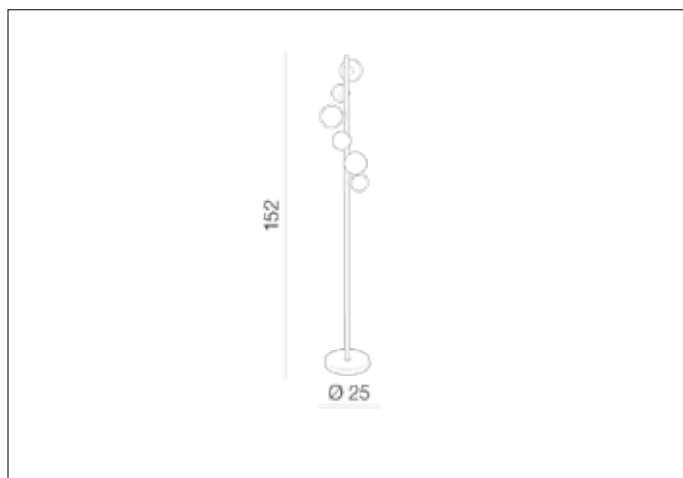

AZzardo[®]
LIGHTING

SYBILLA 6 FLOOR GO
AZ4408, EAN 5901238444084

Dimensions height / width / length [cm] Product Specifications

Product	152 x 25 x N/A
Mounting inlet:	N/A x N/A x N/A
Ceiling base:	N/A x N/A x N/A
Shades	3x 8 ~ 3x 10 x 3x 8 ~ 3x 10 x N/A

Shipping info height / width / length [cm]

BOX 1:	30 x 62 x 28
BOX 2:	N/A x N/A x N/A
BOX 3:	N/A x N/A x N/A
Net weight [kg]	5,5
Gross weight [kg]	6,2

Energy efficiency

N/A

Azzardo Sp. z o.o.
ul. Strzeszyńska 33 60-479 Poznań,
NIP: 929-185-75-07

www.azzardolighting.com

Line	DECORATIVE
Type	Floor
Type of track	N/A
Colour	Gold
Material	Glass / Metal
Light source	6
Type of socket	G9
Lumens	N/A
Kelvins	N/A
Beam angle	N/A
Dimmable	N/A
CCT	N/A
RGB	N/A
RA	N/A
App remote control	N/A
Remote control	N/A
Voltage	230V
Power	max LED 36W
Switch location	On the wire
Protection class	IP20
Tilt	N/A
Rotation	N/A