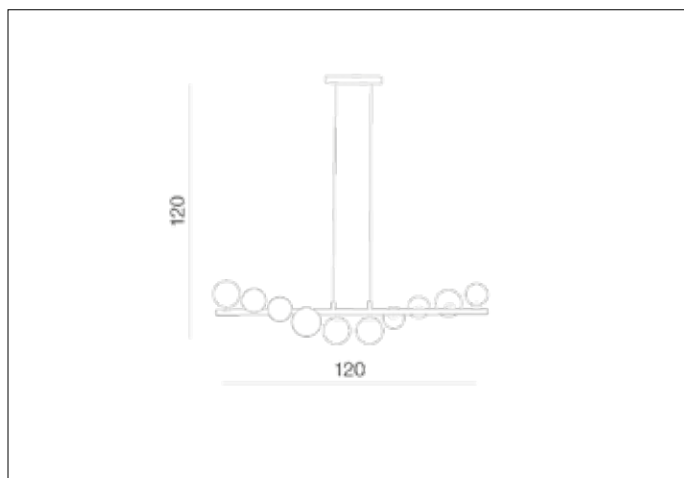

AZzardo[®]
LIGHTING

SYBILLA 10 PENDANT GO
AZ4407, EAN 5901238444077

Dimensions height / width / length [cm] Product Specifications

Product	120 x 120 x 28
Mounting inlet:	N/A x N/A x N/A
Ceiling base:	2 x 26 x 4
Shades	5x10 ~ 5x12 x 5x10 ~ 5x12 x N/A

Line	DECORATIVE
Type	Pendant
Type of track	N/A
Colour	Gold
Material	Glass / Metal
Light source	10
Type of socket	G9
Lumens	N/A
Kelvins	N/A
Beam angle	N/A
Dimmable	N/A
CCT	N/A
RGB	N/A
RA	N/A
App remote control	N/A
Remote control	N/A
Voltage	230V
Power	max LED 60W
Switch location	N/A
Protection class	IP20
Tilt	N/A
Rotation	N/A

Shipping info height / width / length [cm]

BOX 1:	32 x 121 x 18
BOX 2:	N/A x N/A x N/A
BOX 3:	N/A x N/A x N/A
Net weight [kg]	4,3
Gross weight [kg]	4,8

Energy efficiency

N/A

Azzardo Sp. z o.o.
ul. Strzeszyńska 33 60-479 Poznań,
NIP: 929-185-75-07