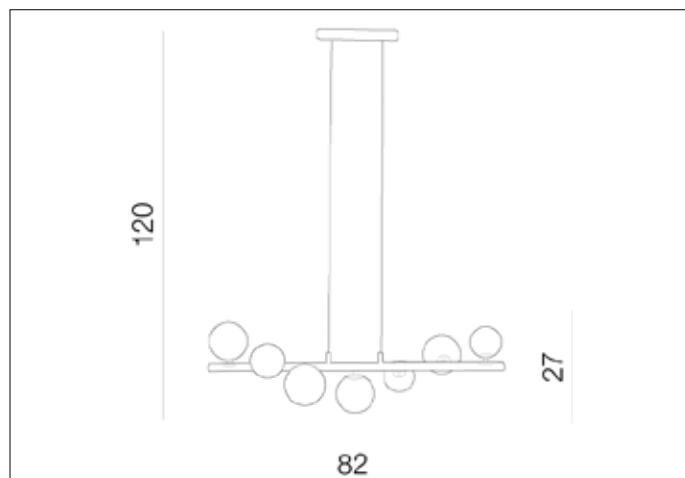

AZzardo[®]
 LIGHTING

 SYBILLA 7 PENDANT BK
 AZ4406, EAN 5901238444060

Dimensions height / width / length [cm] **Product Specifications**

Product	120 x 82 x 27
Mounting inlet:	N/A x N/A x N/A
Ceiling base:	2 x 26 x 4
Shades	4x 10 ~ 3x 12 x 4x 10 ~ 3x 12 x N/A

Shipping info height / width / length [cm]

BOX 1:	32 x 83 x 18
BOX 2:	N/A x N/A x N/A
BOX 3:	N/A x N/A x N/A
Net weight [kg]	2,8
Gross weight [kg]	3,1

Energy efficiency

N/A

Azzardo Sp. z o.o.
 ul. Strzeszyńska 33 60-479 Poznań,
 NIP: 929-185-75-07

www.azzardolighting.com

Line	DECORATIVE
Type	Pendant
Type of track	N/A
Colour	Black
Material	Glass / Metal
Light source	7
Type of socket	G9
Lumens	N/A
Kelvins	N/A
Beam angle	N/A
Dimmable	N/A
CCT	N/A
RGB	N/A
RA	N/A
App remote control	N/A
Remote control	N/A
Voltage	230V
Power	max LED 42W
Switch location	N/A
Protection class	IP20
Tilt	N/A
Rotation	N/A