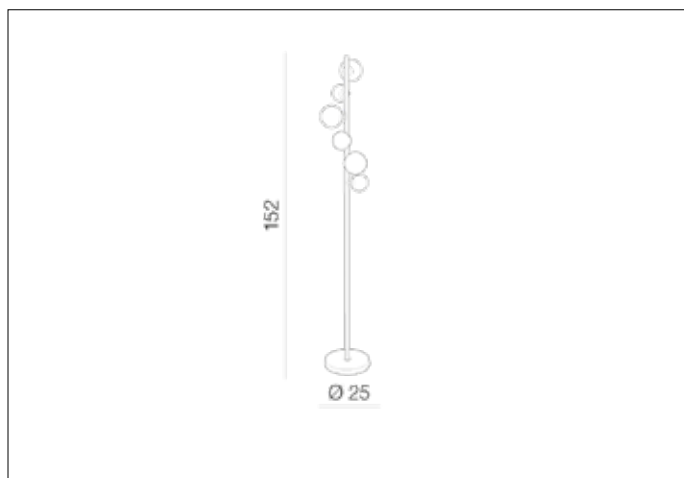

AZzardo[®]
LIGHTING

SYBILLA 6 FLOOR BK
AZ4405, EAN 5901238444053

Dimensions height / width / length [cm] Product Specifications

Product	152 x 25 x N/A
Mounting inlet:	N/A x N/A x N/A
Ceiling base:	N/A x N/A x N/A
Shades	3x 8 ~ 3x 10 x 3x 8 ~ 3x 10 x N/A

Line	DECORATIVE
Type	Floor
Type of track	N/A
Colour	Black
Material	Glass / Metal
Light source	6
Type of socket	G9
Lumens	N/A
Kelvins	N/A
Beam angle	N/A
Dimmable	N/A
CCT	N/A
RGB	N/A
RA	N/A
App remote control	N/A
Remote control	N/A
Voltage	230V
Power	max LED 36W
Switch location	On the wire
Protection class	IP20
Tilt	N/A
Rotation	N/A

Shipping info height / width / length [cm]

BOX 1:	30 x 62 x 28
BOX 2:	N/A x N/A x N/A
BOX 3:	N/A x N/A x N/A
Net weight [kg]	5,5
Gross weight [kg]	6,2

Energy efficiency

N/A

Azzardo Sp. z o.o.
ul. Strzeszyńska 33 60-479 Poznań,
NIP: 929-185-75-07