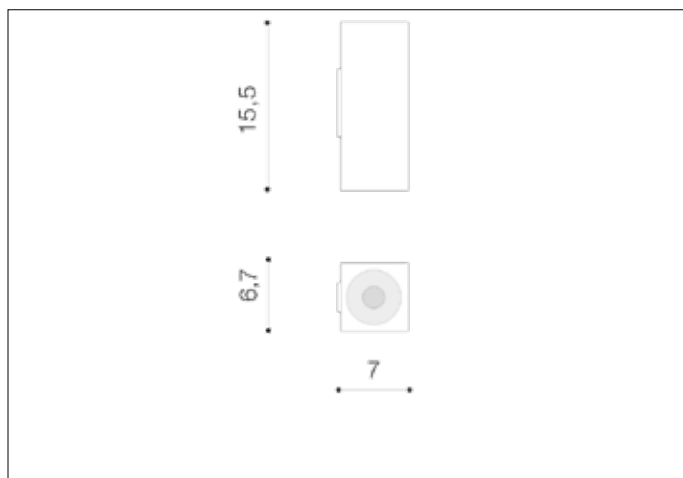

AZzardo[®]
LIGHTING

VELIA S 2 BK

AZ4401, EAN 5901238444015

Dimensions height / width / length [cm] Product Specifications

Product	15,5 x 6,7 x 7
Mounting inlet:	N/A x N/A x N/A
Ceiling base:	N/A x N/A x N/A
Shades	N/A x N/A x N/A

Line	DECORATIVE
Type	Wall
Type of track	N/A
Colour	Black
Material	Metal
Light source	2
Type of socket	GU10
Lumens	N/A
Kelvins	N/A
Beam angle	N/A
Dimmable	N/A
CCT	N/A
RGB	N/A
RA	N/A
App remote control	N/A
Remote control	N/A
Voltage	230V
Power	max LED 50W
Switch location	N/A
Protection class	IP20
Tilt	N/A
Rotation	N/A

Shipping info height / width / length [cm]

BOX 1:	16,5 x 7,5 x 7,5
BOX 2:	N/A x N/A x N/A
BOX 3:	N/A x N/A x N/A
Net weight [kg]	0,32
Gross weight [kg]	0,38

Energy efficiency

Azzardo Sp. z o.o.
ul. Strzeszyńska 33 60-479 Poznań,
NIP: 929-185-75-07