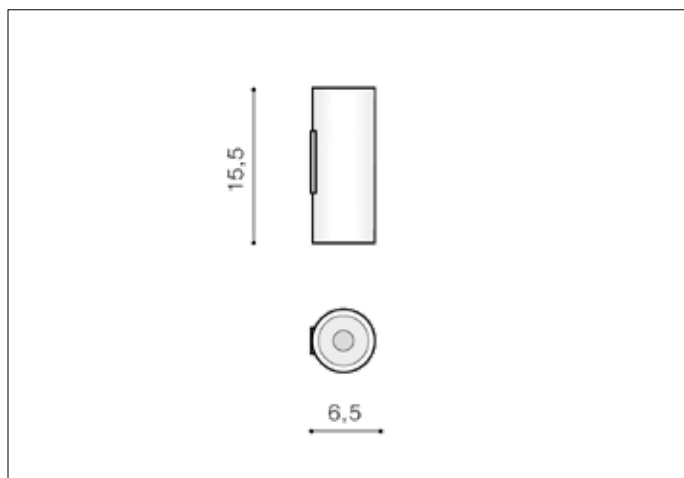

## Dimensions height / width / length [cm] Product Specifications

Product	15,5 x 6,5 x N/A
Mounting inlet:	N/A x N/A x N/A
Ceiling base:	N/A x N/A x N/A
Shades	N/A x N/A x N/A

Line	DECORATIVE
Type	Wall
Type of track	N/A
Colour	Brass
Material	Metal
Light source	2
Type of socket	GU10
Lumens	N/A
Kelvins	N/A
Beam angle	N/A
Dimmable	N/A
CCT	N/A
RGB	N/A
RA	N/A
App remote control	N/A
Remote control	N/A
Voltage	230V
Power	max LED 50W
Switch location	N/A
Protection class	IP20
Tilt	N/A
Rotation	N/A

## Shipping info height / width / length [cm]

BOX 1:	16,5 x 7,5 x 7,5
BOX 2:	N/A x N/A x N/A
BOX 3:	N/A x N/A x N/A
Net weight [kg]	0,25
Gross weight [kg]	0,3