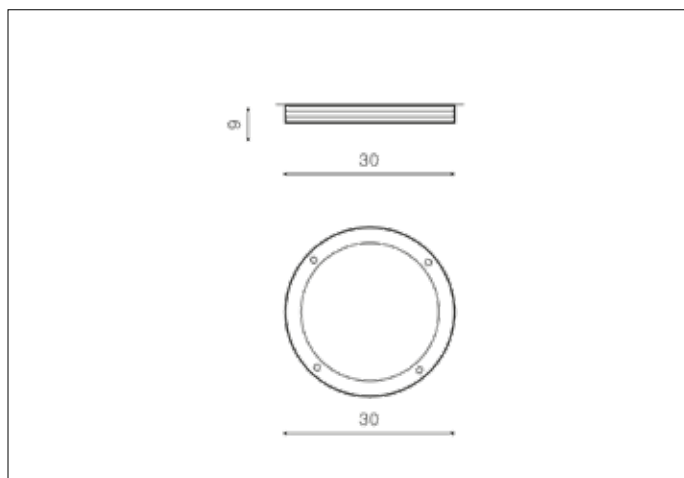

AZzardo[®]
LIGHTING

FANO R 30 WH
AZ4373, EAN 5901238443735

Dimensions height / width / length [cm] Product Specifications

Product	9 x 30 x N/A
Mounting inlet:	N/A x N/A x N/A
Ceiling base:	N/A x N/A x N/A
Shades	N/A x N/A x N/A

Line	TECHNICAL
Type	Top / Wall
Type of track	N/A
Colour	White
Material	PC / Aluminium
Light source	2
Type of socket	E27
Lumens	N/A
Kelvins	N/A
Beam angle	N/A
Dimmable	N/A
CCT	N/A
RGB	N/A
RA	N/A
App remote control	N/A
Remote control	N/A
Voltage	230V
Power	max LED 18W
Switch location	N/A
Protection class	IP54
Tilt	N/A
Rotation	N/A

Shipping info height / width / length [cm]

BOX 1:	31 x 30,5 x 11
BOX 2:	N/A x N/A x N/A
BOX 3:	N/A x N/A x N/A
Net weight [kg]	1,23
Gross weight [kg]	1,43

Energy efficiency

Azzardo Sp. z o.o.
ul. Strzeszyńska 33 60-479 Poznań,
NIP: 929-185-75-07