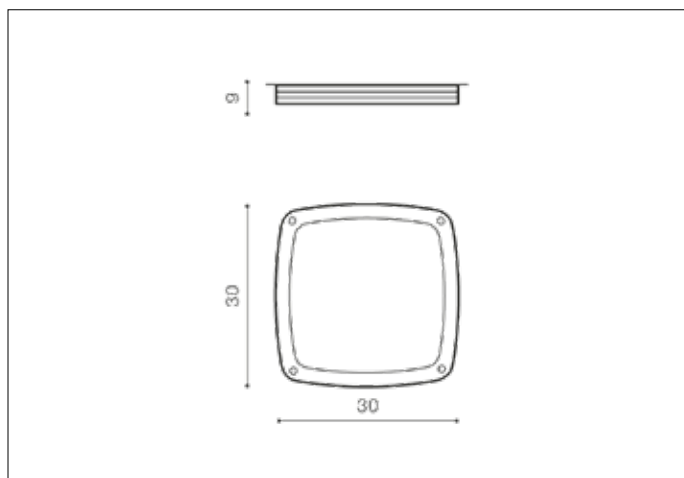

AZzardo[®]
LIGHTING

FANO S 30 BK
AZ4372, EAN 5901238443728

Dimensions height / width / length [cm] Product Specifications

Product	9 x 30 x 30
Mounting inlet:	N/A x N/A x N/A
Ceiling base:	N/A x N/A x N/A
Shades	N/A x N/A x N/A

Line	TECHNICAL
Type	Top / Wall
Type of track	N/A
Colour	Black
Material	PC / Aluminium
Light source	2
Type of socket	E27
Lumens	N/A
Kelvins	N/A
Beam angle	N/A
Dimmable	N/A
CCT	N/A
RGB	N/A
RA	N/A
App remote control	N/A
Remote control	N/A
Voltage	230V
Power	max LED 18W
Switch location	N/A
Protection class	IP54
Tilt	N/A
Rotation	N/A

Shipping info height / width / length [cm]

BOX 1:	31 x 30,5 x 11
BOX 2:	N/A x N/A x N/A
BOX 3:	N/A x N/A x N/A
Net weight [kg]	1,5
Gross weight [kg]	1,7

Energy efficiency

Azzardo Sp. z o.o.
ul. Strzeszyńska 33 60-479 Poznań,
NIP: 929-185-75-07