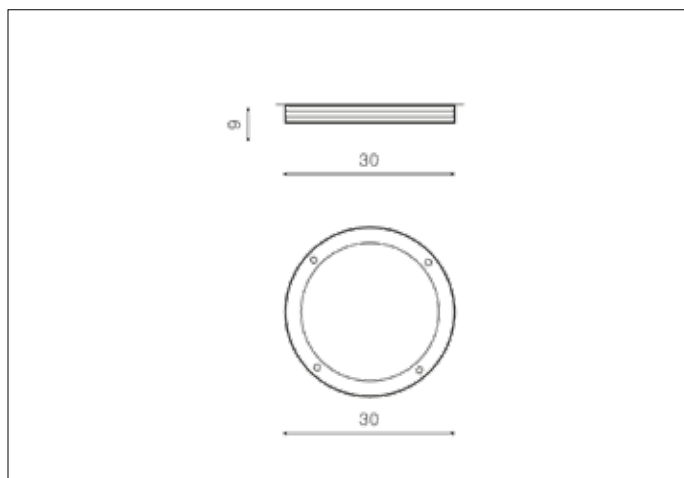

## Dimensions height / width / length [cm] Product Specifications

Product	9 x 30 x N/A
Mounting inlet:	N/A x N/A x N/A
Ceiling base:	N/A x N/A x N/A
Shades	N/A x N/A x N/A

Line	TECHNICAL
Type	Top / Wall
Type of track	N/A
Colour	Black
Material	PC / Aluminium
Light source	2
Type of socket	E27
Lumens	N/A
Kelvins	N/A
Beam angle	N/A
Dimmable	N/A
CCT	N/A
RGB	N/A
RA	N/A
App remote control	N/A
Remote control	N/A
Voltage	230V
Power	max LED 18W
Switch location	N/A
Protection class	IP54
Tilt	N/A
Rotation	N/A

## Shipping info height / width / length [cm]

BOX 1:	31 x 30,5 x 11
BOX 2:	N/A x N/A x N/A
BOX 3:	N/A x N/A x N/A
Net weight [kg]	1,23
Gross weight [kg]	1,43