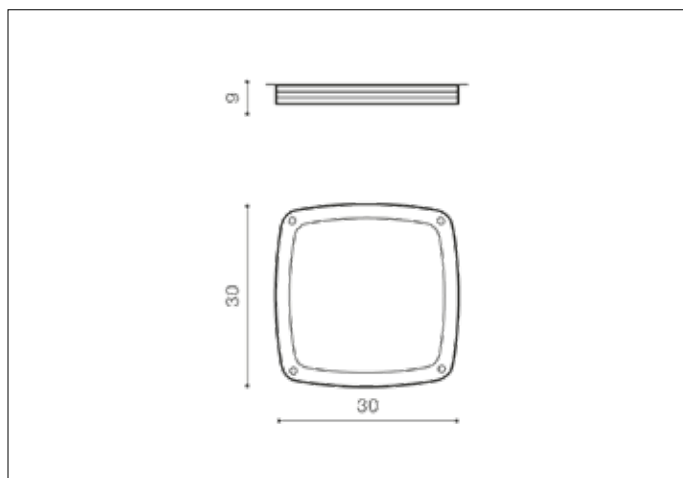

AZzardo[®]
LIGHTING

FANO S 30 DGR
AZ4370, EAN 5901238443704

Dimensions height / width / length [cm] Product Specifications

Product	9 x 30 x 30
Mounting inlet:	N/A x N/A x N/A
Ceiling base:	N/A x N/A x N/A
Shades	N/A x N/A x N/A

Line	TECHNICAL
Type	Top / Wall
Type of track	N/A
Colour	Dark Grey
Material	PC / Aluminium
Light source	2
Type of socket	E27
Lumens	N/A
Kelvins	N/A
Beam angle	N/A
Dimmable	N/A
CCT	N/A
RGB	N/A
RA	N/A
App remote control	N/A
Remote control	N/A
Voltage	230V
Power	max LED 18W
Switch location	N/A
Protection class	IP54
Tilt	N/A
Rotation	N/A

Shipping info height / width / length [cm]

BOX 1:	31 x 30,5 x 11
BOX 2:	N/A x N/A x N/A
BOX 3:	N/A x N/A x N/A
Net weight [kg]	1,5
Gross weight [kg]	1,7

Energy efficiency

Azzardo Sp. z o.o.
ul. Strzeszyńska 33 60-479 Poznań,
NIP: 929-185-75-07