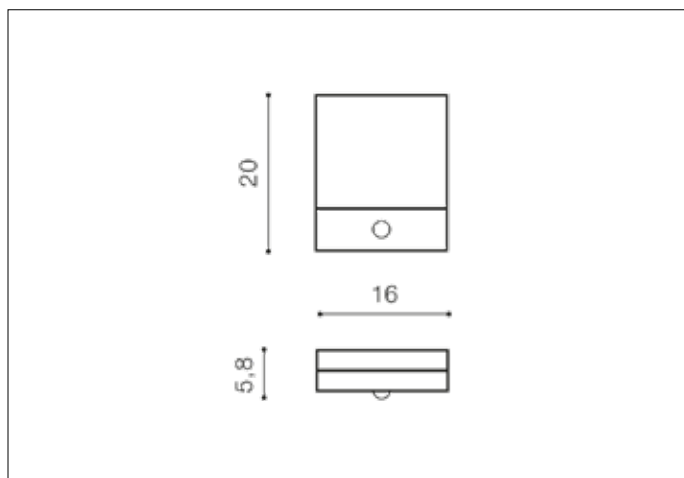

## Dimensions height / width / length [cm] Product Specifications

Product	20 x 16 x 5,6
Mounting inlet:	N/A x N/A x N/A
Ceiling base:	N/A x N/A x N/A
Shades	N/A x N/A x N/A

Line	DECORATIVE
Type	Wall
Type of track	N/A
Colour	Dark Grey
Material	Metal / Acryl
Light source	1
Type of socket	LED INTEGRATED
Lumens	N/A
Kelvins	3000
Beam angle	N/A
Dimmable	N/A
CCT	N/A
RGB	N/A
RA	? 80
App remote control	N/A
Remote control	N/A
Voltage	230V
Power	12W
Switch location	N/A
Protection class	IP54
Tilt	N/A
Rotation	N/A

## Shipping info height / width / length [cm]

BOX 1:	21,5 x 17 x 7
BOX 2:	N/A x N/A x N/A
BOX 3:	N/A x N/A x N/A
Net weight [kg]	0,85
Gross weight [kg]	1