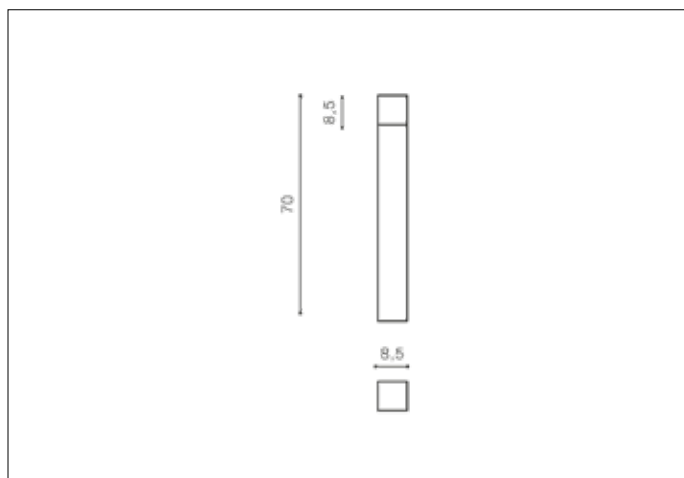

AZzardo[®]
LIGHTING

SORANO 700 DGR
AZ4359, EAN 5901238443599

Dimensions height / width / length [cm] Product Specifications

Product	70 x 8,5 x 8,5
Mounting inlet:	N/A x N/A x N/A
Ceiling base:	N/A x N/A x N/A
Shades	8,5 x 8,5 x 8,5

Line	DECORATIVE
Type	Outdoor
Type of track	N/A
Colour	Dark Grey
Material	Metal / PC
Light source	1
Type of socket	E27
Lumens	N/A
Kelvins	N/A
Beam angle	N/A
Dimmable	N/A
CCT	N/A
RGB	N/A
RA	N/A
App remote control	N/A
Remote control	N/A
Voltage	230V
Power	max LED 40W
Switch location	N/A
Protection class	IP54
Tilt	N/A
Rotation	N/A

Shipping info height / width / length [cm]

BOX 1:	71 x 9 x 9
BOX 2:	N/A x N/A x N/A
BOX 3:	N/A x N/A x N/A
Net weight [kg]	1,4
Gross weight [kg]	1,52

Energy efficiency

N/A

Azzardo Sp. z o.o.
ul. Strzeszyńska 33 60-479 Poznań,
NIP: 929-185-75-07