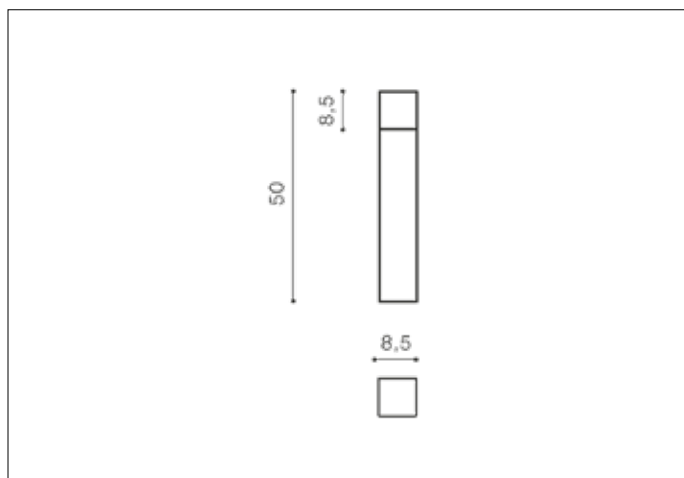

AZzardo[®]
LIGHTING

SORANO 500 DGR
AZ4358, EAN 5901238443582

Dimensions height / width / length [cm] Product Specifications

Product	50 x 8,5 x 8,5
Mounting inlet:	N/A x N/A x N/A
Ceiling base:	N/A x N/A x N/A
Shades	8,5 x 8,5 x 8,5

Line	DECORATIVE
Type	Outdoor
Type of track	N/A
Colour	Dark Grey
Material	Metal / PC
Light source	1
Type of socket	E27
Lumens	N/A
Kelvins	N/A
Beam angle	N/A
Dimmable	N/A
CCT	N/A
RGB	N/A
RA	N/A
App remote control	N/A
Remote control	N/A
Voltage	230V
Power	max LED 40W
Switch location	N/A
Protection class	IP54
Tilt	N/A
Rotation	N/A

Shipping info height / width / length [cm]

BOX 1:	50,5 x 9 x 9
BOX 2:	N/A x N/A x N/A
BOX 3:	N/A x N/A x N/A
Net weight [kg]	1
Gross weight [kg]	1,2

Energy efficiency

N/A

Azzardo Sp. z o.o.
ul. Strzeszyńska 33 60-479 Poznań,
NIP: 929-185-75-07