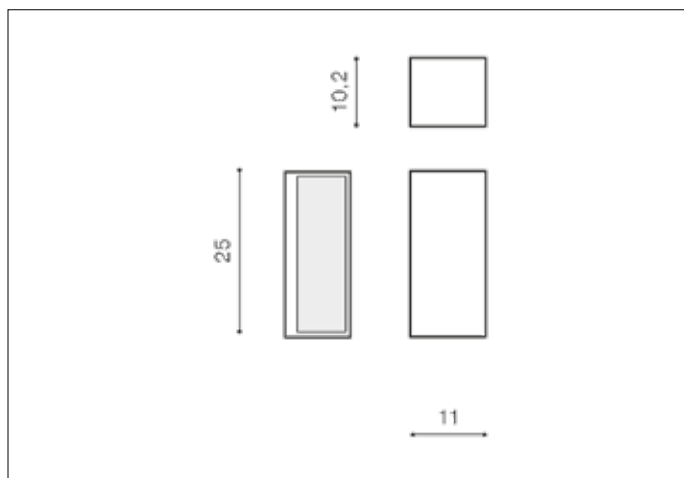

AZzardo[®]
LIGHTING

VENTA BK
AZ4350, EAN 5901238443506

Dimensions height / width / length [cm] Product Specifications

Product	11 x 25 x 10,2
Mounting inlet:	N/A x N/A x N/A
Ceiling base:	N/A x N/A x N/A
Shades	N/A x N/A x N/A

Line	DECORATIVE
Type	Wall
Type of track	N/A
Colour	Black
Material	Metal / PC
Light source	1
Type of socket	E27
Lumens	N/A
Kelvins	N/A
Beam angle	N/A
Dimmable	N/A
CCT	N/A
RGB	N/A
RA	N/A
App remote control	N/A
Remote control	N/A
Voltage	230V
Power	max LED 18W
Switch location	N/A
Protection class	IP54
Tilt	N/A
Rotation	N/A

Shipping info height / width / length [cm]

BOX 1:	26,5 x 12 x 12
BOX 2:	N/A x N/A x N/A
BOX 3:	N/A x N/A x N/A
Net weight [kg]	1
Gross weight [kg]	1,1

Energy efficiency

N/A

Azzardo Sp. z o.o.
ul. Strzeszyńska 33 60-479 Poznań,
NIP: 929-185-75-07