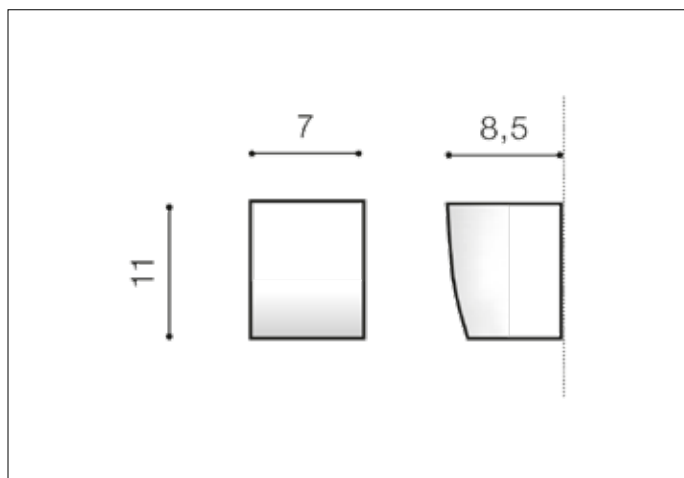

**AZzardo**<sup>®</sup>  
 LIGHTING

 REZIA 1 DGR  
 AZ4344, EAN 5901238443445

**Dimensions** height / width / length [cm] **Product Specifications**

Product	11 x 7 x 8,5
Mounting inlet:	N/A x N/A x N/A
Ceiling base:	N/A x N/A x N/A
Shades	N/A x N/A x N/A

Line	DECORATIVE
Type	Wall
Type of track	N/A
Colour	Dark Grey
Material	Metal / Glass
Light source	1
Type of socket	GU10
Lumens	N/A
Kelvins	N/A
Beam angle	N/A
Dimmable	N/A
CCT	N/A
RGB	N/A
RA	N/A
App remote control	N/A
Remote control	N/A
Voltage	230V
Power	max LED 35W
Switch location	N/A
Protection class	IP54
Tilt	N/A
Rotation	N/A

**Shipping info** height / width / length [cm]

BOX 1:	12 x 9 x 8
BOX 2:	N/A x N/A x N/A
BOX 3:	N/A x N/A x N/A
Net weight [kg]	0,34
Gross weight [kg]	0,4

**Energy efficiency**

N/A

 Azzardo Sp. z o.o.  
 ul. Strzeszyńska 33 60-479 Poznań,  
 NIP: 929-185-75-07