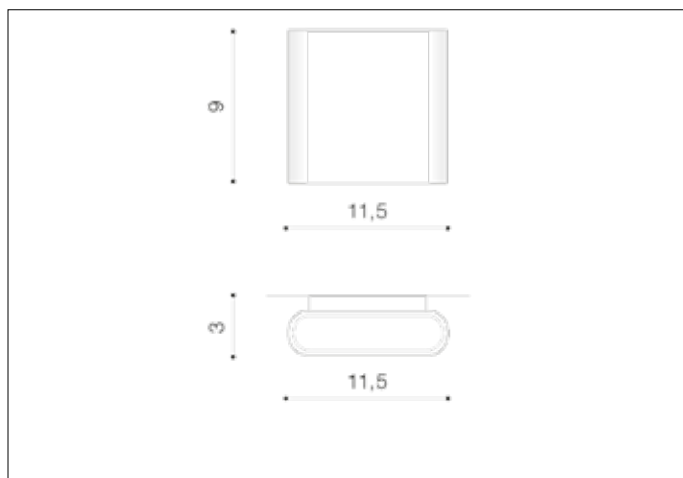

AZzardo[®]
 LIGHTING

 CREMONA S BK
 AZ4339, EAN 5901238443391

Dimensions height / width / length [cm] **Product Specifications**

Product	9 x 11,5 x 3
Mounting inlet:	N/A x N/A x N/A
Ceiling base:	N/A x N/A x N/A
Shades	N/A x N/A x N/A

Line	DECORATIVE
Type	Wall
Type of track	N/A
Colour	Black
Material	Metal / Glass
Light source	2
Type of socket	LED INTEGRATED
Lumens	340
Kelvins	3000
Beam angle	N/A
Dimmable	N/A
CCT	N/A
RGB	N/A
RA	? 80
App remote control	N/A
Remote control	N/A
Voltage	230V
Power	6W
Switch location	N/A
Protection class	IP54
Tilt	N/A
Rotation	N/A

Shipping info height / width / length [cm]

BOX 1:	13 x 9,5 x 4
BOX 2:	N/A x N/A x N/A
BOX 3:	N/A x N/A x N/A
Net weight [kg]	0,41
Gross weight [kg]	0,45

Energy efficiency

Azzardo Sp. z o.o.
 ul. Strzeszyńska 33 60-479 Poznań,
 NIP: 929-185-75-07