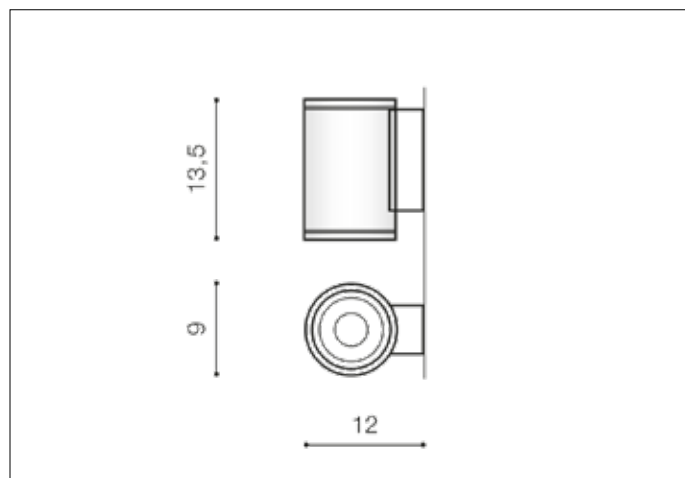

AZzardo[®]
LIGHTING

JOE WALL 1 WH
AZ4315, EAN 5901238443155

Dimensions height / width / length [cm] Product Specifications

| | |
|-----------------|-----------------|
| Product | 13,5 x 9 x 12 |
| Mounting inlet: | N/A x N/A x N/A |
| Ceiling base: | N/A x N/A x N/A |
| Shades | N/A x N/A x N/A |

| | |
|--------------------|---------------|
| Line | TECHNICAL |
| Type | Wall |
| Type of track | N/A |
| Colour | White |
| Material | Metal / Glass |
| Light source | 1 |
| Type of socket | GU10 |
| Lumens | N/A |
| Kelvins | N/A |
| Beam angle | N/A |
| Dimmable | N/A |
| CCT | N/A |
| RGB | N/A |
| RA | N/A |
| App remote control | N/A |
| Remote control | N/A |
| Voltage | 230V |
| Power | max LED 35W |
| Switch location | N/A |
| Protection class | IP54 |
| Tilt | N/A |
| Rotation | N/A |

Shipping info height / width / length [cm]

| | |
|-------------------|-----------------|
| BOX 1: | 17 x 13 x 9,5 |
| BOX 2: | N/A x N/A x N/A |
| BOX 3: | N/A x N/A x N/A |
| Net weight [kg] | 0,64 |
| Gross weight [kg] | 0,7 |