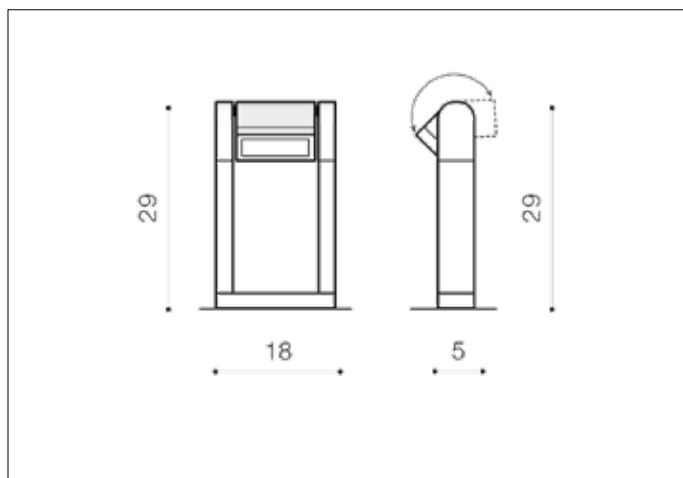

AZzardo[®]
LIGHTING

FRAME SPIKE BK
AZ4307, EAN 5901238443070

Dimensions height / width / length [cm] Product Specifications

Product	29 x 18 x 5
Mounting inlet:	N/A x N/A x N/A
Ceiling base:	N/A x N/A x N/A
Shades	N/A x N/A x N/A

Line	TECHNICAL
Type	Ground / Wall
Type of track	N/A
Colour	Black
Material	Aluminium / PC
Light source	1
Type of socket	LED INTEGRATED
Lumens	800
Kelvins	3000
Beam angle	N/A
Dimmable	N/A
CCT	N/A
RGB	N/A
RA	? 80
App remote control	N/A
Remote control	N/A
Voltage	230V
Power	8W
Switch location	N/A
Protection class	IP65
Tilt	355°
Rotation	N/A

Shipping info height / width / length [cm]

BOX 1:	50,5 x 18,5 x 5,5
BOX 2:	N/A x N/A x N/A
BOX 3:	N/A x N/A x N/A
Net weight [kg]	1,3
Gross weight [kg]	1,38

Energy efficiency

Azzardo Sp. z o.o.
ul. Strzeszyńska 33 60-479 Poznań,
NIP: 929-185-75-07