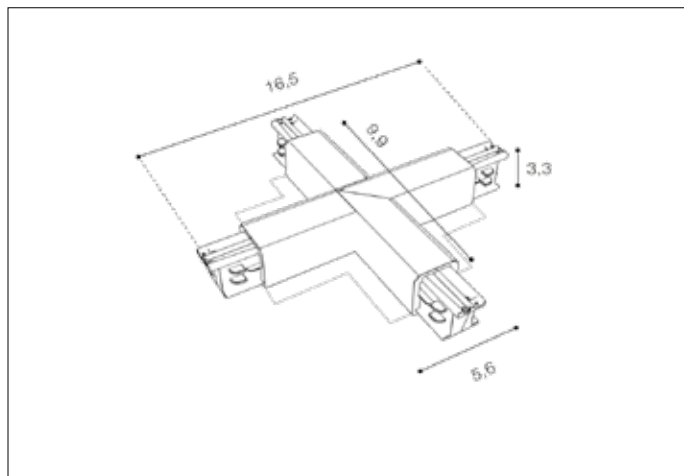

TRACK 3LINE X CONNECTOR GIPS WH
AZ4301, EAN 5901238443018

Dimensions height / width / length [cm] **Product Specifications**

Product	3,3 x 9,90 ~ 16,50 x 9,90 ~ 16,50
Mounting inlet:	N/A x N/A x N/A
Ceiling base:	N/A x N/A x N/A
Shades	N/A x N/A x N/A

Line	TECHNICAL
Type	Component
Type of track	3 Line
Colour	White
Material	PC
Light source	N/A
Type of socket	N/A
Lumens	N/A
Kelvins	N/A
Beam angle	N/A
Dimmable	N/A
CCT	N/A
RGB	N/A
RA	N/A
App remote control	N/A
Remote control	N/A
Voltage	230V
Power	N/A
Switch location	N/A
Protection class	N/A
Tilt	N/A
Rotation	N/A

Shipping info height / width / length [cm]

BOX 1:	3,3 x 16,5 x 16,5
BOX 2:	N/A x N/A x N/A
BOX 3:	N/A x N/A x N/A
Net weight [kg]	0,2
Gross weight [kg]	0,2

Energy efficiency

Azzardo Sp. z o.o.
ul. Strzeszyńska 33 60-479 Poznań,
NIP: 929-185-75-07