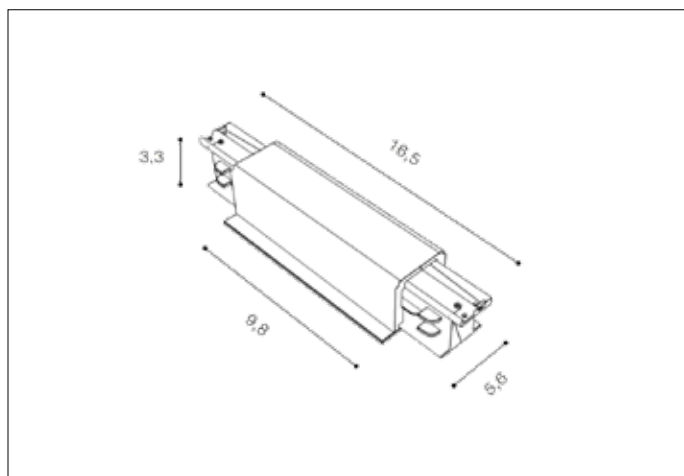

AZzardo[®]
LIGHTING

TRACK 3LINE POWER GIPS WH
AZ4295, EAN 5901238442950

Dimensions height / width / length [cm] Product Specifications

Product	3,3 x 5,6 x 9,80 ~ 16,50
Mounting inlet:	N/A x N/A x N/A
Ceiling base:	N/A x N/A x N/A
Shades	N/A x N/A x N/A

Line	TECHNICAL
Type	Component
Type of track	3 Line
Colour	White
Material	PC
Light source	N/A
Type of socket	N/A
Lumens	N/A
Kelvins	N/A
Beam angle	N/A
Dimmable	N/A
CCT	N/A
RGB	N/A
RA	N/A
App remote control	N/A
Remote control	N/A
Voltage	230V
Power	N/A
Switch location	N/A
Protection class	N/A
Tilt	N/A
Rotation	N/A

Shipping info height / width / length [cm]

BOX 1:	3,3 x 16,5 x 5,6
BOX 2:	N/A x N/A x N/A
BOX 3:	N/A x N/A x N/A
Net weight [kg]	0,11
Gross weight [kg]	0,11

Energy efficiency

N/A

Azzardo Sp. z o.o.
ul. Strzeszyńska 33 60-479 Poznań,
NIP: 929-185-75-07