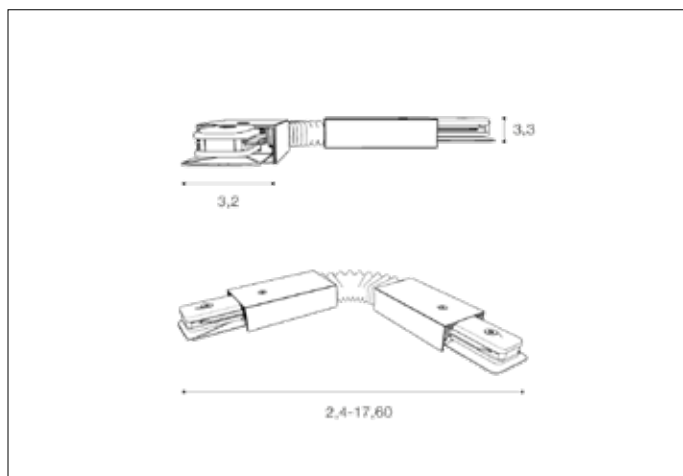

TRACK 3LINE FLEXIBLE CONNECTOR BK AZ4282, EAN 5901238442820

Dimensions height / width / length

[cm] Product	3,3 x 3,2 x 17,60
Mounting inlet:	N/A x N/A x N/A
Ceiling base:	N/A x N/A x N/A ~ 24
Shades	N/A x N/A x N/A

Product Specifications

Line	TECHNICAL
Type	Component
Type of track	3 Line
Colour	Black
Material	PC / Gum
Light source	N/A
Type of socket	N/A
Lumens	N/A
Kelvins	N/A
Beam angle	N/A
Dimmable	N/A
CCT	N/A
RGB	N/A
RA	N/A
App remote control	N/A
Remote control	N/A
Voltage	230V
Power	N/A
Switch location	N/A
Protection class	N/A
Tilt	180°
Rotation	N/A

Shipping info height / width / length [cm]

BOX 1:	3,3 x 24 x 3,2
BOX 2:	N/A x N/A x N/A
BOX 3:	N/A x N/A x N/A
Net weight [kg]	0,13
Gross weight [kg]	0,13

Energy efficiency

Azzardo Sp. z o.o.
ul. Strzeszyńska 33 60-479 Poznań,
NIP: 929-185-75-07