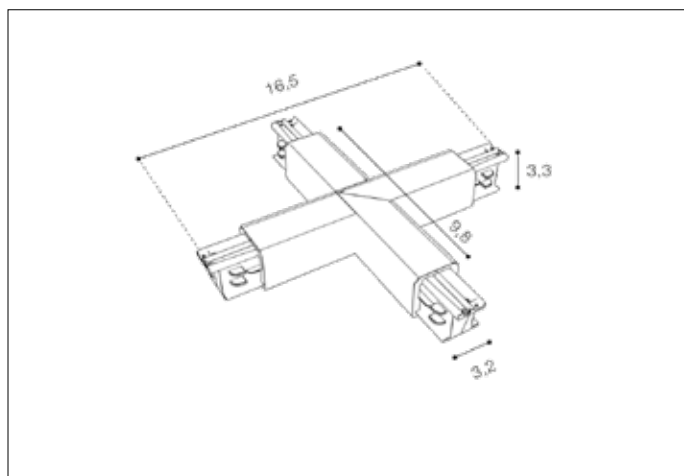

### Dimensions height / width / length [cm] Product Specifications

Product	3,3 x 9,80 ~ 16,50 x 9,80 ~ 16,51
Mounting inlet:	N/A x N/A x N/A
Ceiling base:	N/A x N/A x N/A
Shades	N/A x N/A x N/A

Line	TECHNICAL
Type	Component
Type of track	3 Line
Colour	White
Material	PC
Light source	N/A
Type of socket	N/A
Lumens	N/A
Kelvins	N/A
Beam angle	N/A
Dimmable	N/A
CCT	N/A
RGB	N/A
RA	N/A
App remote control	N/A
Remote control	N/A
Voltage	230V
Power	N/A
Switch location	N/A
Protection class	N/A
Tilt	N/A
Rotation	N/A

### Shipping info height / width / length [cm]

BOX 1:	3,3 x 16,5 x 16,5
BOX 2:	N/A x N/A x N/A
BOX 3:	N/A x N/A x N/A
Net weight [kg]	0,19
Gross weight [kg]	0,19