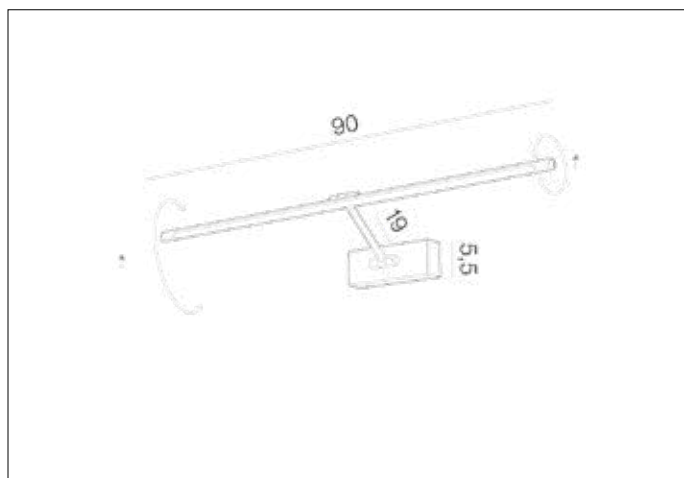

AZzardo[®]
LIGHTING

DAVINCI 90 MATT BLACK
AZ4264, EAN 5901238442646

Dimensions height / width / length [cm] Product Specifications

Product	5,5 x 90 x 19
Mounting inlet:	N/A x N/A x N/A
Ceiling base:	N/A x N/A x N/A
Shades	1,6 x 90 x N/A

Line	DECORATIVE
Type	Wall
Type of track	N/A
Colour	Black
Material	Metal / Acryl
Light source	1
Type of socket	LED INTEGRATED
Lumens	1200
Kelvins	3000
Beam angle	N/A
Dimmable	N/A
CCT	N/A
RGB	N/A
RA	? 80
App remote control	N/A
Remote control	N/A
Voltage	230V
Power	16W
Switch location	N/A
Protection class	IP20
Tilt	160°
Rotation	180°

Shipping info height / width / length [cm]

BOX 1:	92 x 7 x 22,5
BOX 2:	N/A x N/A x N/A
BOX 3:	N/A x N/A x N/A
Net weight [kg]	1
Gross weight [kg]	1,1

Energy efficiency

Azzardo Sp. z o.o.
ul. Strzeszyńska 33 60-479 Poznań,
NIP: 929-185-75-07