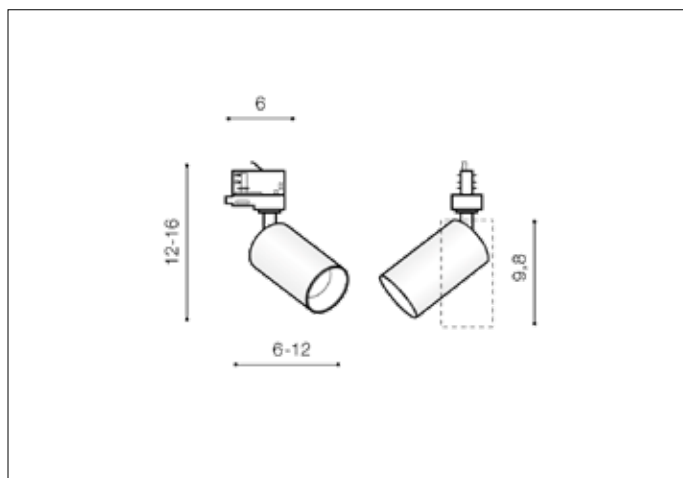

AZzardo[®]
LIGHTING

EIGER TRACK 3LINE GU10 BK
AZ4205, EAN 5901238442059

Dimensions height / width / length [cm] Product Specifications

Product	12 ~ 16 x 6 ~ 12 x 6 ~ 16
Mounting inlet:	N/A x N/A x N/A
Ceiling base:	N/A x N/A x N/A
Shades	10 x 6 x N/A

Line	TECHNICAL
Type	Track
Type of track	3 Line
Colour	Black
Material	Metal
Light source	1
Type of socket	GU10
Lumens	N/A
Kelvins	N/A
Beam angle	N/A
Dimmable	N/A
CCT	N/A
RGB	N/A
RA	N/A
App remote control	N/A
Remote control	N/A
Voltage	230V
Power	max LED 50W
Switch location	N/A
Protection class	IP20
Tilt	90°
Rotation	350°

Shipping info height / width / length [cm]

BOX 1:	18 x 9 x 6,5
BOX 2:	N/A x N/A x N/A
BOX 3:	N/A x N/A x N/A
Net weight [kg]	0,22
Gross weight [kg]	0,26

Energy efficiency

Azzardo Sp. z o.o.
ul. Strzeszyńska 33 60-479 Poznań,
NIP: 929-185-75-07